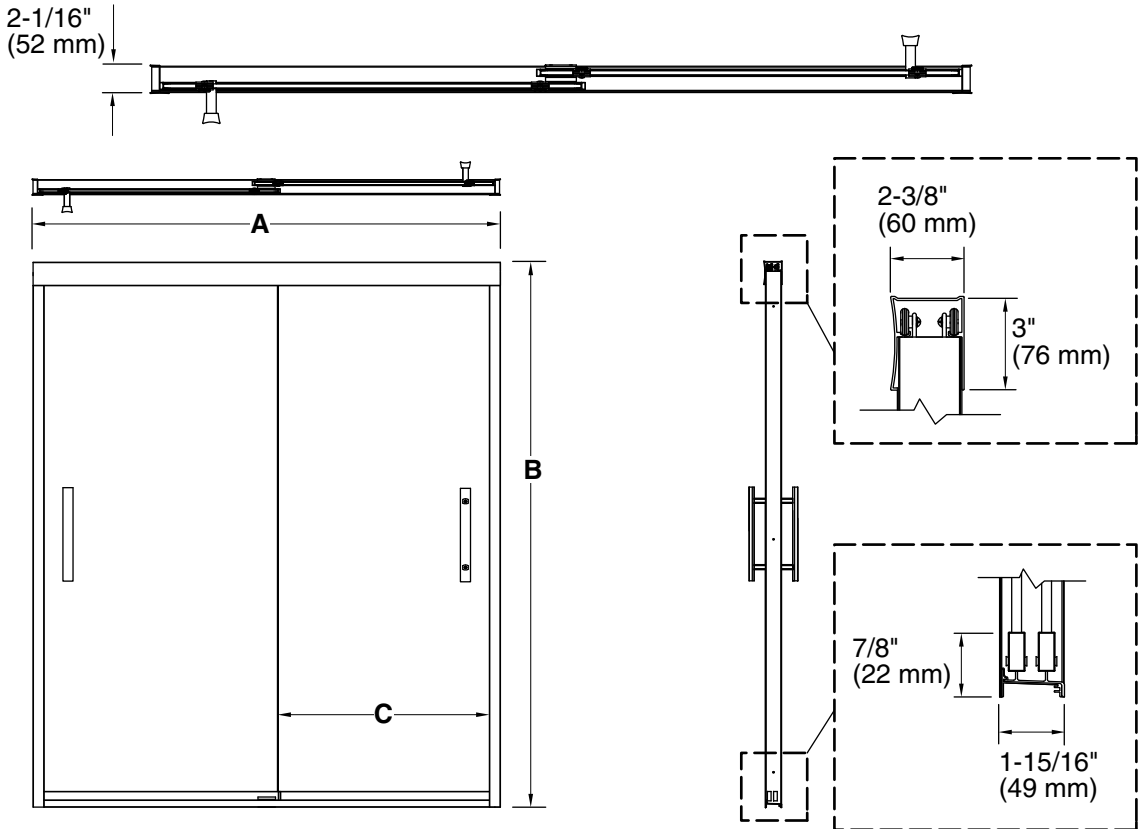

Product Diagram