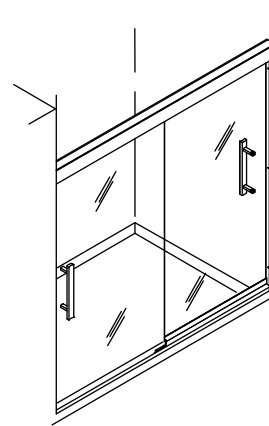

STERLING®

A KOHLER COMPANY

FINESSE™

Features

- 5/16" (8 mm) thick tempered glass
- CleanCoat® glass treatment helps maintain glass appearance over time
- Reversible top track can be installed with either the concave or flat side facing out
- Door tracking system features a hidden, cushioned, center guide for smooth, quiet sliding action
- Two through-the-glass vertical handles, located both inside and outside, showcase a clean, uninterrupted look
- Frameless design highlights showering area
- Anodized aluminum hardware prevents rusting or corrosion
- Out-of-plumb adjustability allows for easy installation

Codes/Standards Applicable

Specified model meets or exceeds the following:

- ANSI Z97.1 (tempered glass)
- 16 CFR Part 1201

Specified Model

Model	A (Max Width)*	B (Height)*	C (Walk Through Max)*
542808-59**	59-5/8" (1514 mm)	55-1/2" (1410 mm)	26-3/4" (679 mm)
547808-48**	47-5/8" (1210 mm)	70-1/16" (1780 mm)	20-3/4" (527 mm)
547808-59**	59-5/8" (1514 mm)	70-1/16" (1780 mm)	26-3/4" (679 mm)

* Note: Consult the diagram on the next page for the location of the measurements.
** Note: Add appropriate frame color/finish code to the end of the unit model number when ordering.

FRAMELESS BYPASS BATH/ SHOWER DOOR 542808/547808 Series