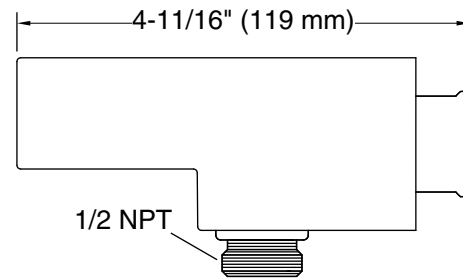

Technical Information

All product dimensions are nominal.

Drain included: No