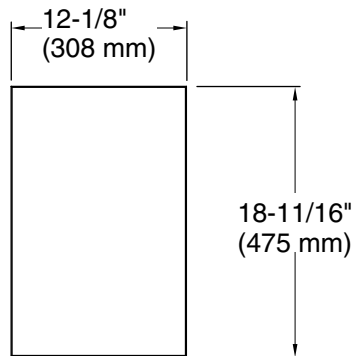

	F69	Woodland
---	-----	----------

Technical Information

All product dimensions are nominal.

Vanity type: Vanity bridge

Notes

Install this product according to the installation guide.

Select the type of fastener based on the wall material. A minimum 500 lb (227 kg) load bearing fastener is recommended.