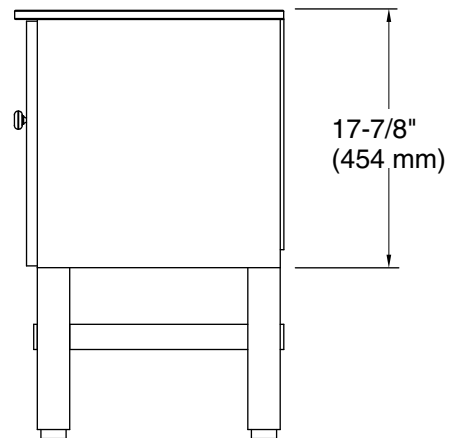

Features

- Combines with Tresham vanities (sold separately) for increased storage space.
- Provides more storage when combined with K-2604 24" Tresham, K-5289 30" Tresham, or K-5288 36" Tresham vanity.
- Rich Woodland finish resists moisture, scratches, and stains.
- Soft-close under-mount drawer slides for smooth opening.
- Solid wood drawer with dovetail joint construction.
- Includes decorative cabinet hardware.
- Coordinates with other products in the Tresham collection.

	F69	Woodland
---	-----	----------

Technical Information

All product dimensions are nominal.

Vanity type: Vanity bridge

Notes

Install this product according to the installation guide.

Select the type of fastener based on the wall material. A minimum 500 lb (227 kg) load bearing fastener is recommended.