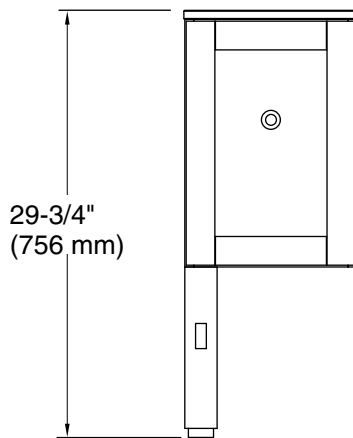

Features

- Combines with Tresham vanities (sold separately) for increased storage space.
- Provides more storage when combined with K-2604 24" Tresham, K-5289 30" Tresham, or K-5288 36" Tresham vanity.
- Rich Woodland finish resists moisture, scratches, and stains.
- Soft-close under-mount drawer slides for smooth opening.
- Solid wood drawer with dovetail joint construction.
- Includes decorative cabinet hardware.
- Coordinates with other products in the Tresham collection.

	F69	Woodland
---	-----	----------

Technical Information

All product dimensions are nominal.

Vanity type: Vanity bridge

Notes

Install this product according to the installation guide.

Select the type of fastener based on the wall material. A minimum 500 lb (227 kg) load bearing fastener is recommended.