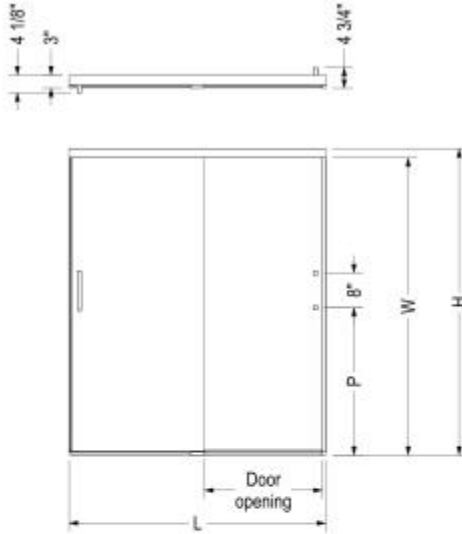

Incognito 70 56-59 x 70 1/2 in. 6mm Sliding Shower Door for Alcove In

Model number:

139350-900-305-000

Dimensions: 70.5"

Installation: Alcove

Material:

Standard Features:

- Components that connect seamlessly for an effortless assembly
- Large knob on the opposite side of the handle, to allow for an easier opening and closing

- Fits on showers with a wall height of at least 70.5in
- Slim header and thin edges accentuate the minimalist look
- Safety features: top and bottom integrated bumper to prevent slamming

Product characteristics:

Certifications

MAAX products adhere to one or more of the following certifications:

MAAX

Incognito 70 56-59 x 70 1/2 in. 6mm Sliding Shower Door for Alcove In

Model number:

139350-900-305-000

Dimensions: 70.5"

Installation: Alcove

Material:

STANDARD

Dimensions

70 1/2 In.
(1791 mm)

Weight

120 lbs - 54 1/2 kg

Frame Type