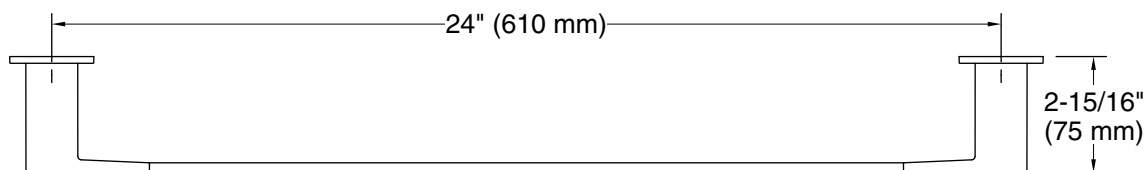

Features

- 24" (610 mm) bar.
- Coordinates with Honesty faucets accessories, and showering components to complete your bathroom.

Material

- Premium metal construction for durability and reliability.
- KOHLER finishes resist corrosion and tarnishing.

Technical Information

All product dimensions are nominal.

Installation Type: Wall-mount

Material: Zinc, Stainless Steel

Notes

Install this product according to the installation instructions.

CAUTION: Risk of personal injury. Do not install these products in any area where they are likely to be used inadvertently as a grab bar or support bar. These products are not designed or intended for use as a grab bar or support bar.