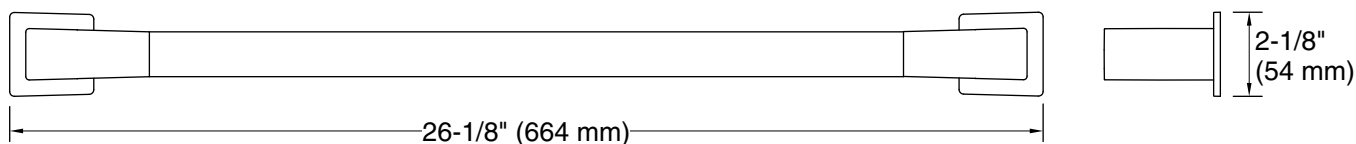

Features

- 24" (610 mm) bar.
- Coordinates with Honesty faucets accessories, and showering components to complete your bathroom.

Material

- Premium metal construction for durability and reliability.
- KOHLER finishes resist corrosion and tarnishing.

Recommended Products/Accessories

- K-31506-TA bath sheet with Tatami weave, 35" x 70"
- K-31506-TE bath sheet with Terry weave, 35" x 70"
- K-31506-TX bath sheet with Textured weave, 35" x 70"

Codes/Standards

Technical Information

All product dimensions are nominal.

Installation Type: Wall-mount

Material: Zinc, Stainless Steel

Notes

Install this product according to the installation instructions.

CAUTION: Risk of personal injury. Do not install these products in any area where they are likely to be used inadvertently as a grab bar or support bar. These products are not designed or intended for use as a grab bar or support bar.