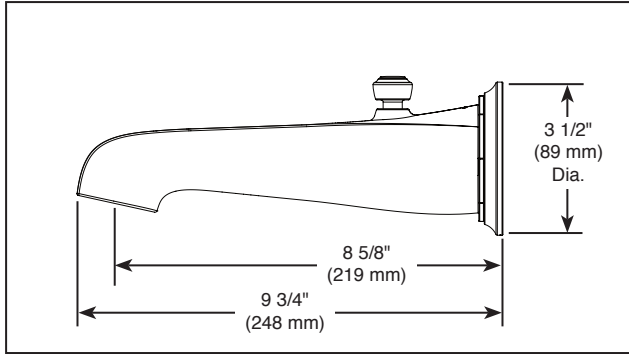

Submitted Model No.: _____

Specific Features: _____

▲ Designate proper finish suffix

BRIZO®

DIVERTER TUB SPOUT

■ Rook® Bath Collection

STANDARD SPECIFICATIONS:

- Pull-down diverter tub spout
- Solid brass construction
- Spout features hidden stream straightener
- Thread onto 1/2" NPT