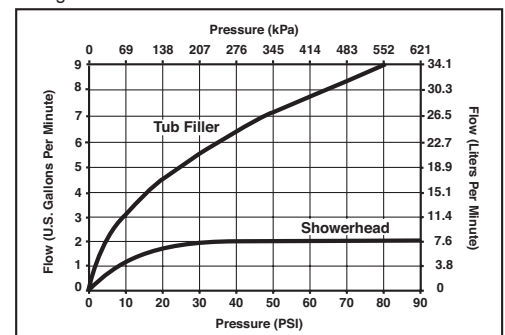

COMPLIES WITH:

- ASME A112.18.1 / CSA B125.1
- ASSE 1016 Type T
- ICC/ANSI A117.1 - Valve control only.
- EPA WaterSense®

Using R60000-UNBX: