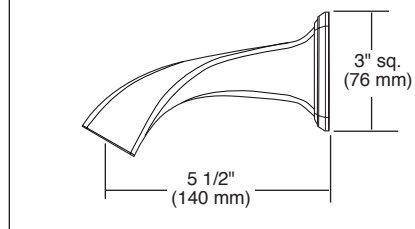

BRIZO®

TUB AND SHOWER FAUCET TRIM

Submitted Model No.: _____

Specific Features: _____

87330▲ Raincan Showerhead

RP62603▲ Shower Arm

RP62605▲ (Pull-Down Diverter)

RP74785 Available Extension Kit

▲ Designate proper finish suffix

- Virage® Bath Collection
- TempAssure® Thermostatic
- Valve Only (T60030)
- Shower Only (T60230)
- Tub/Shower (T60430)

STANDARD SPECIFICATIONS:

- TempAssure® thermostatic valve cartridge.
- Thermostatic wax element maintains the outlet temperature to $\pm 3.6^\circ\text{F}$.
- Must also order MultiChoice® Universal rough valve body (R60000 Series).
- Back-to-back installation capability.
- Lever volume control handle; temperature adjustment lever.
- Graphics indicate hot/cold temperature adjustment.
- Field adjustable to limit handle rotation into hot water zone.
- All parts replaceable from the front of the valve.
- Adjusts for up to 1" wall thickness.
- Single function H₂Okinetic Technology® showerhead; 2.0 gpm @ 80 PSI.
- Tool for showerhead to showerarm assembly provided.
- Decorative, cast brass showerarm and tub spout with slip-on feature.