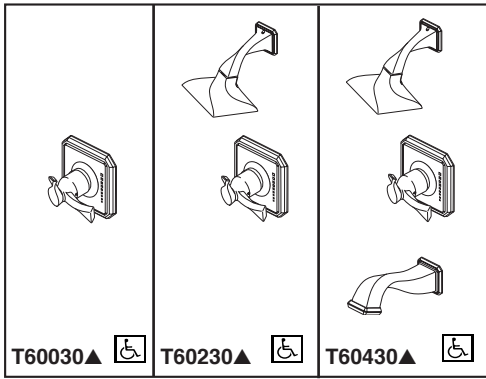

BRIZO®

TUB AND SHOWER FAUCET TRIM

Submitted Model No.: _____

Specific Features: _____

87330▲ Raincan Showerhead

RP62603▲ Shower Arm

RP62605▲ (Pull-Down Diverter)

RP74785 Available Extension Kit

▲ Designate proper finish suffix

- Virage® Bath Collection
- TempAssure® Thermostatic
- Valve Only (T60030)
- Shower Only (T60230)
- Tub/Shower (T60430)

STANDARD SPECIFICATIONS:

- TempAssure® thermostatic valve cartridge.
- Thermostatic wax element maintains the outlet temperature to $\pm 3.6^\circ\text{F}$.
- Must also order MultiChoice® Universal rough valve body (R60000 Series).
- Back-to-back installation capability.
- Lever volume control handle; temperature adjustment lever.
- Graphics indicate hot/cold temperature adjustment.
- Field adjustable to limit handle rotation into hot water zone.
- All parts replaceable from the front of the valve.
- Adjusts for up to 1" wall thickness.
- Single function H₂Okinetic Technology® showerhead; 2.0 gpm @ 80 PSI.
- Tool for showerhead to showerarm assembly provided.
- Decorative, cast brass showerarm and tub spout with slip-on feature.