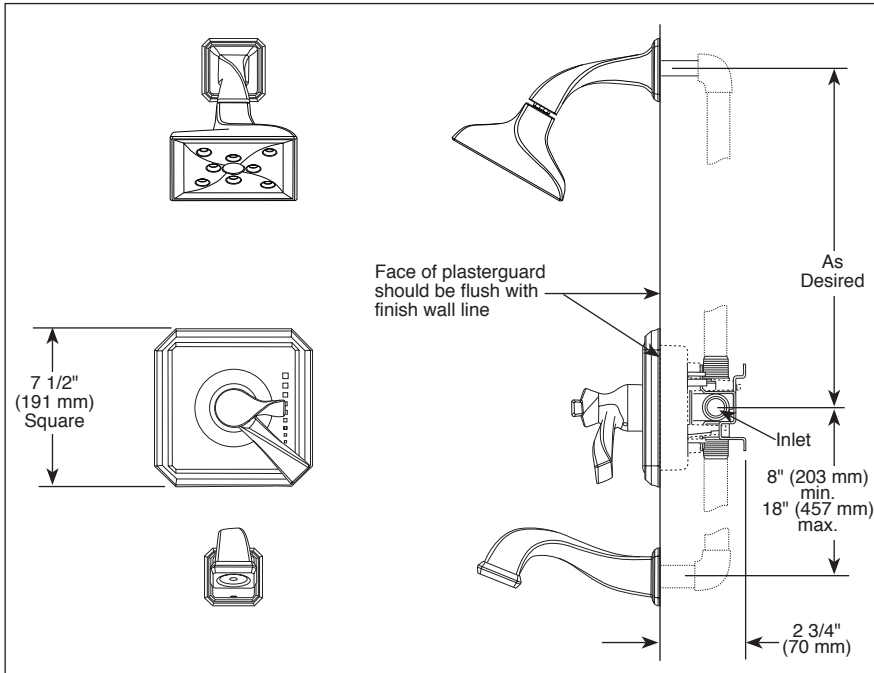

BRIZO®

TUB AND SHOWER FAUCET TRIM

Submitted Model No.: _____

Specific Features: _____

87330▲ Raincan Showerhead

RP62603▲ Shower Arm

RP62605▲ (Pull-Down Diverter)

RP74785 Available Extension Kit

▲ Designate proper finish suffix

- Virage® Bath Collection
- TempAssure® Thermostatic
- Valve Only (T60030)
- Shower Only (T60230)
- Tub/Shower (T60430)

STANDARD SPECIFICATIONS:

- TempAssure® thermostatic valve cartridge.
- Thermostatic wax element maintains the outlet temperature to $\pm 3.6^\circ\text{F}$.
- Must also order MultiChoice® Universal rough valve body (R60000 Series).
- Back-to-back installation capability.
- Lever volume control handle; temperature adjustment lever.
- Graphics indicate hot/cold temperature adjustment.
- Field adjustable to limit handle rotation into hot water zone.
- All parts replaceable from the front of the valve.
- Adjusts for up to 1" wall thickness.
- Single function H₂Okinetic Technology® showerhead; 2.0 gpm @ 80 PSI.
- Tool for showerhead to showerarm assembly provided.
- Decorative, cast brass showerarm and tub spout with slip-on feature.