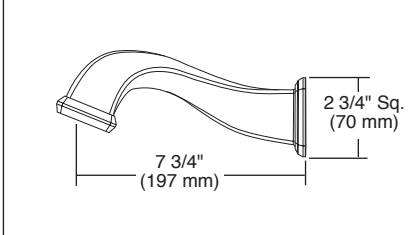

BRIZO®

TUB AND SHOWER FAUCET TRIM

Submitted Model No.: _____

Specific Features: _____

87330▲ Raincan Showerhead

RP62603▲ Shower Arm

RP62605▲ (Pull-Down Diverter)

RP74785 Available Extension Kit

▲ Designate proper finish suffix

- Virage® Bath Collection
- TempAssure® Thermostatic
- Valve Only (T60030)
- Shower Only (T60230)
- Tub/Shower (T60430)

STANDARD SPECIFICATIONS:

- TempAssure® thermostatic valve cartridge.
- Thermostatic wax element maintains the outlet temperature to $\pm 3.6^\circ\text{F}$.
- Must also order MultiChoice® Universal rough valve body (R60000 Series).
- Back-to-back installation capability.
- Lever volume control handle; temperature adjustment lever.
- Graphics indicate hot/cold temperature adjustment.
- Field adjustable to limit handle rotation into hot water zone.
- All parts replaceable from the front of the valve.
- Adjusts for up to 1" wall thickness.
- Single function H₂Okinetic Technology® showerhead; 2.0 gpm @ 80 PSI.
- Tool for showerhead to showerarm assembly provided.
- Decorative, cast brass showerarm and tub spout with slip-on feature.