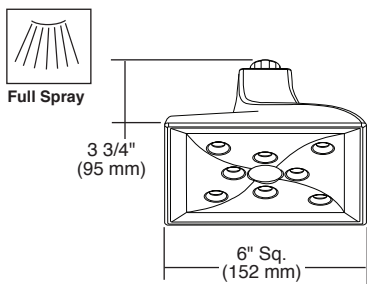

BRIZO®

TUB AND SHOWER FAUCET TRIM

Submitted Model No.: _____

Specific Features: _____

87330▲ Raincan Showerhead

RP62603▲ Shower Arm

RP62605▲ (Pull-Down Diverter)

RP74785 Available Extension Kit

▲ Designate proper finish suffix

- Virage® Bath Collection
- TempAssure® Thermostatic
- Valve Only (T60030)
- Shower Only (T60230)
- Tub/Shower (T60430)

STANDARD SPECIFICATIONS:

- TempAssure® thermostatic valve cartridge.
- Thermostatic wax element maintains the outlet temperature to $\pm 3.6^\circ\text{F}$.
- Must also order MultiChoice® Universal rough valve body (R60000 Series).
- Back-to-back installation capability.
- Lever volume control handle; temperature adjustment lever.
- Graphics indicate hot/cold temperature adjustment.
- Field adjustable to limit handle rotation into hot water zone.
- All parts replaceable from the front of the valve.
- Adjusts for up to 1" wall thickness.
- Single function H₂Okinetic Technology® showerhead; 2.0 gpm @ 80 PSI.
- Tool for showerhead to showerarm assembly provided.
- Decorative, cast brass showerarm and tub spout with slip-on feature.