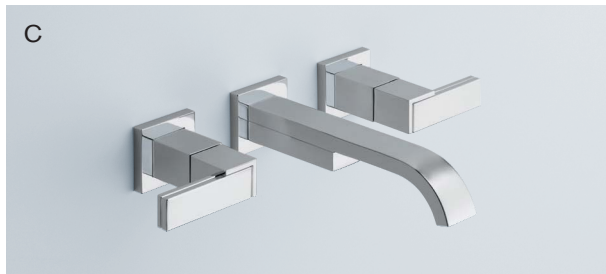

THE LOKI® BATH COLLECTION

CLEAN. CONTEMPORARY. CALCULATED. *A brilliant deception.*

Inspired by Scandinavian design, the Loki bath collection centers around an ingenious faucet* that pairs a graceful arc with a horizontal platform that resulted in a RedDot award for product design. The unique sliding handle system invites the user to engage with it to manipulate water volume and temperature.

*Designed by Torben Jorgensen/Gneiss Group & Mikal Harrsen

- A. TWO-HANDLE LAVATORY 65172LF-PC
Height: 8⁹/₁₆" Reach: 5¹³/₁₆" Max Flow: 1.5 gpm @ 60 psi
- B. 24" TOWEL BAR 692480-PC
- C. 18" TOWEL BAR 691880-PC
- D. ROBE HOOKS—PAIR 693580-PC
- E. TOWEL RING 694680-PC
- F. TISSUE HOLDER 695080-PC
- G. FRONT MOUNT FLUSH LEVER 696080-PC
SIDE MOUNT FLUSH LEVER (not shown) 696280-PC

AVAILABLE FINISHES

POLISHED CHROME
(PC)

BRILLIANCE®
BRUSHED NICKEL (BN)

THE SIDERNA® BATH COLLECTION

SEAMLESS. DARING. DYNAMIC. *A study in contrast.*

Combining geometric structure with natural inspiration, the Siderna bath collection by Brizo® represents the merging of two very different worlds. Its soft, flowing curves mimic the movement of cascading waterfalls, while its stark, crisp lines evoke modern sophistication.

A. WIDESPREAD LAVATORY 65380LF-PCLHP
Height: 8 1/2" Reach: 6" Max Flow: 1.5 gpm @ 60 psi
ALL METAL HANDLES HL5380-PC

B. SINGLE-HANDLE VESSEL LAVATORY 65480LF-PC
Height: 12 1/4" Reach: 5" Max Flow: 1.5 gpm @ 60 psi