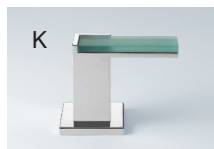

THE SIDERNA® BATH COLLECTION

SEAMLESS. DARING. DYNAMIC. *A study in contrast.*

Combining geometric structure with natural inspiration, the Siderna bath collection by Brizo® represents the merging of two very different worlds. Its soft, flowing curves mimic the movement of cascading waterfalls, while its stark, crisp lines evoke modern sophistication.

HANDLES

Available for 2-handle lavatory, roman tub, and bidet faucets. See brizo.com for specific model numbers.

AVAILABLE FINISHES

*Select models and accessories not available in all finishes.