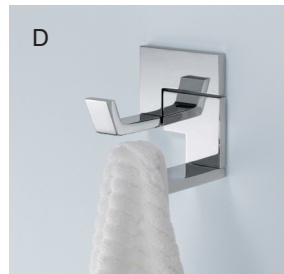

F. SINGLE-HANDLE SINGLE-HOLE LAVATORY 65080LF-PC
Height: 8 3/16" Reach: 5" Flow: 1.5 gpm @ 60 psi

G. TOWEL RING 694680-PC

H. 18" TOWEL BAR 691880-PC
24" TOWEL BAR (not shown) 692480-PC

I. TISSUE HOLDER 695080-PC

J. FRONT MOUNT FLUSH LEVER 696080-PC
SIDE MOUNT FLUSH LEVER (not shown) 696280-PC