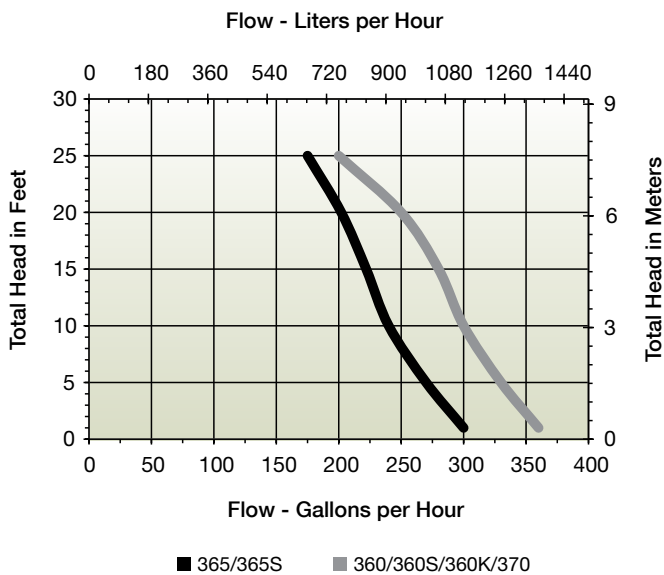

PERFORMANCE DATA

REPLACEMENT & BRUSH KITS

Item No.	Model	Includes	Kit Used On
555702	HRK-360S	(2) Each - Buna Impeller with SST Insert, Buna Cover Gaskets (1) Each - SST Cam, SST Cam Screws, SST Volute Cover, Cam Gasket (4) Each - Volute Cover Screws	All Models
555706	IRK-360	(2) Each - Buna Impellers with Brass Insert, Buna Cover Gaskets	555502, 555122, 555602
555710	HW-360	(1) Each - 10' ft Garden Hose, SST Spring Strainer, Suction Adapter	All Models
555713	IRK-360S	(2) Each - Buna Impellers with SST Insert, Buna Cover Gaskets	555103, 555203, 555503
555714	ISRK-360S	(2) Each - Buna Impellers with SST Insert, Buna Cover Gaskets (1) Each - Slinger, Viton U-Cup Seal, Felt Washer, Retainer Ring	All Models
555705	WB-360	Brush Kit: (2) Each - White Caps, Brushes, Covers with Springs	All Models