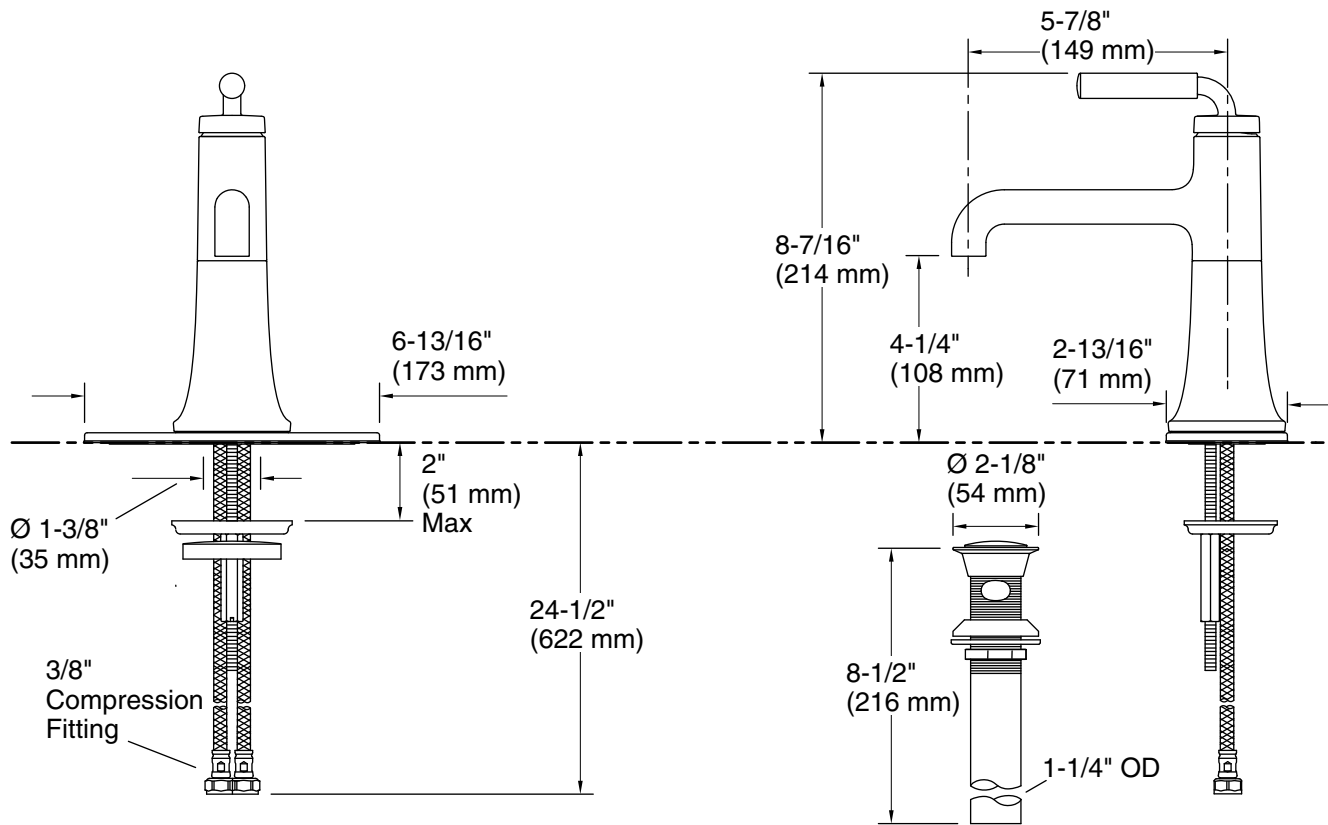

Features

- A single handle controls both on/off activation and temperature setting.
- 5-7/8" (149 mm) spout reach.
- 1.0 gpm (3.8 lpm) maximum flow rate at 60 psi (4.14 bar).
- KOHLER ceramic disc valves exceed industry longevity standards for a lifetime of durable performance.
- Clicker drain with tailpiece and overflow.
- Coordinates with other products in the Tone collection.

Material

- Premium material construction for durability and reliability.
- KOHLER finishes resist corrosion and tarnishing.

Installation

- For single-hole or 4" (102 mm) centerset installation (escutcheon plate included).
- Deck-mount.
- Preattached flexible supply lines simplify installation.

Technical Information

All product dimensions are nominal.

Faucet:

Flow rate: 1 gal/min (3.8 l/min)
 Pressure: 60 psi (4.1 bar)
 Drain included: Yes

Notes

Install this product according to the installation instructions.