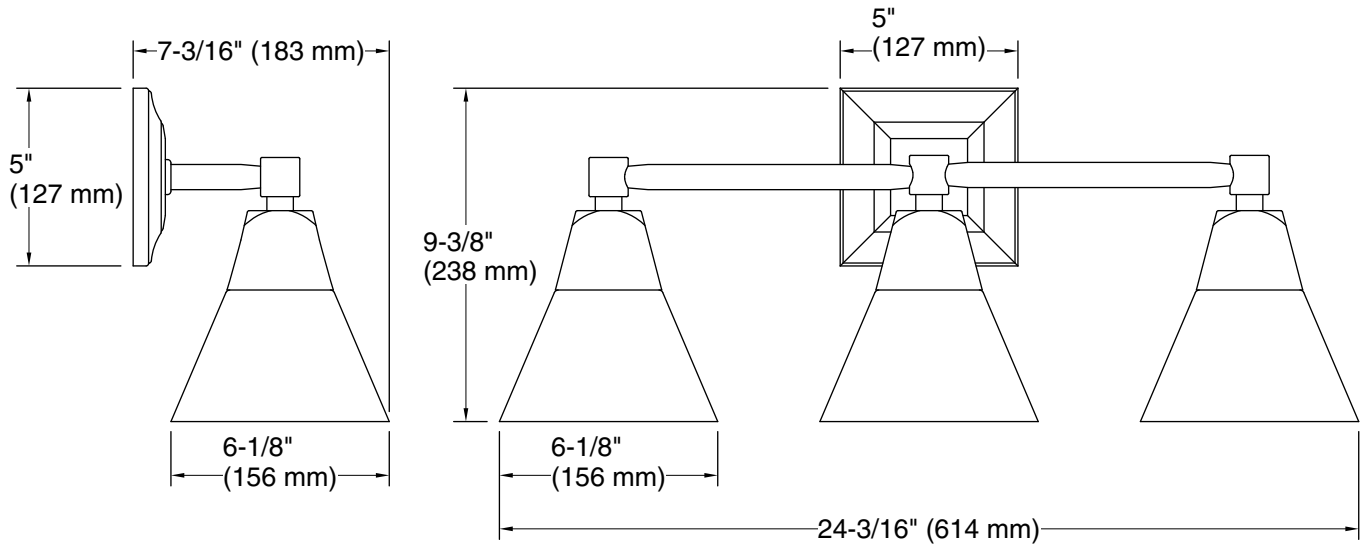

Required Electrical Service

One circuit required.

Lights: 120 V, 60 Hz

Technical Information

All product dimensions are nominal.

Installation Type: Wall-mount

Material: Brass

Number of Lights: 3

Lighting Type: Socket-based

Socket Type: E-26 Medium

Number of Shades: 3

Shade Type: Glass - frosted

Electrical component rating: Socket Rating: 60 Hz, 60 W, 2400 Lumens, 3000K