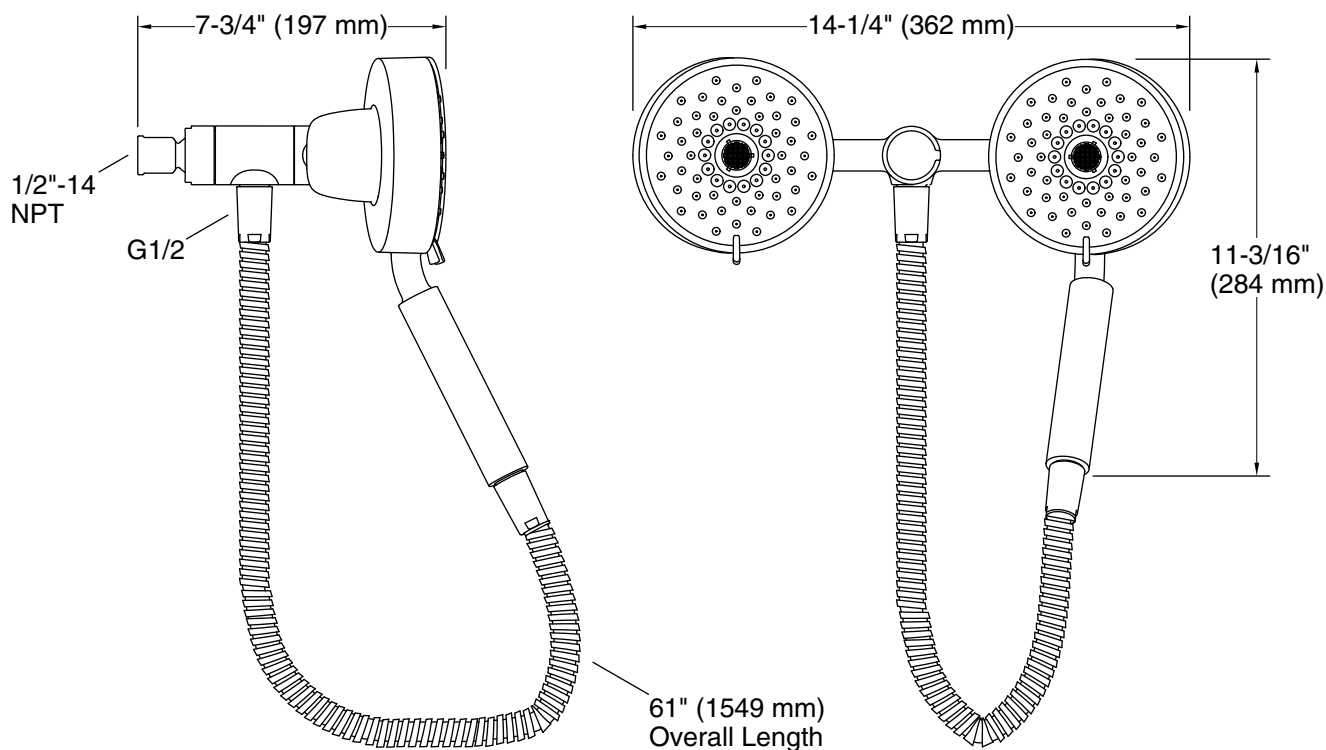

Features

- Multifunction showerhead and handshower each have advanced spray engines to provide three experiences: full coverage, pulsating massage, and silk spray.
- Full coverage spray produces an encompassing spray ideal for everyday use.
- Pulsating massage spray targets sore muscles to ease away aches and pains.
- Silk spray releases a dense, luxurious spray ideal for rinsing.
- Pause feature temporarily pauses water flow to conserve water while you lather, shave or shampoo.
- MasterClean™ sprayface features an easy-to-clean surface that withstands mineral buildup.
- 1.75 gpm (6.6 lpm) maximum flow rate at 45 psi (3.1 bar).
- Box includes: Showerhead, handshower, and 60" (1524 mm) metal hose.

Material

- Premium material construction for durability and reliability.
- KOHLER finishes resist corrosion and tarnishing.

Installation

- Shower arm and flange sold separately.

Included Components

Additional Components:
60" metal hose

Technical Information

All product dimensions are nominal.

Showerhead/Body Spray:

Rated maximum flow: 1.75 gal/min (6.6 l/min)

Pressure:

45 psi (3.1 bar)

Notes

Install this product according to the installation instructions.