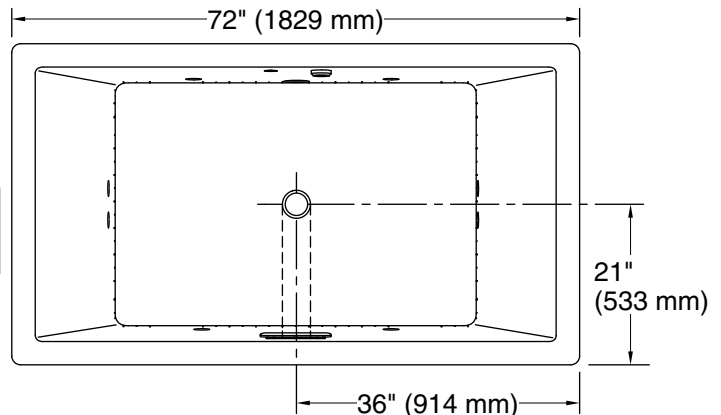

Underscore® Rectangle

72" x 42" Heated BubbleMassage™ air bath w/ whirlpool
K-1174-XHGH

No change in measurements if connected with drain illustrated. (K-7272)

Drop-in Rim Detail

Blower Motor Access
30" (762 mm) W x 15" (381 mm) H Min

Blower:	120 V, 15 A, 60 Hz
Air bath, Pump:	120 V, 15 A, 60 Hz
Heater:	120 V, 15 A, 60 Hz

Technical Information

All product dimensions are nominal.

Installation:	Drop-in, Undermount
Drain location:	Center
Basin area, bottom:	45-3/4" x 32" (1162 mm x 813 mm)
Basin area, top:	66" x 36" (1676 mm x 914 mm)
Weight:	203 lbs (92.1 kg)
Minimum floor load:	64.1 lbs/ft ² (313 kg/m ²)
Water depth:	19" (483 mm)
Water capacity:	139 gal (526.2 L)
Cutout:	Drop-in, 71-1/2" x 41-1/2" (1816 mm x 1054 mm)
Electrical component rating:	Blower: 120 V, 10 A, 60 Hz Air bath: 120 V, 5 A, 60 Hz Pump: 120 V, 7 A, 60 Hz