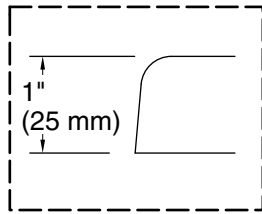

Underscore® Rectangle

72" x 42" Heated BubbleMassage™ air bath w/ whirlpool
K-1174-XHGH

No change in measurements if connected with drain illustrated. (K-7272)

Drop-in Rim Detail

Blower Motor Access
30" (762 mm) W x 15" (381 mm) H Min