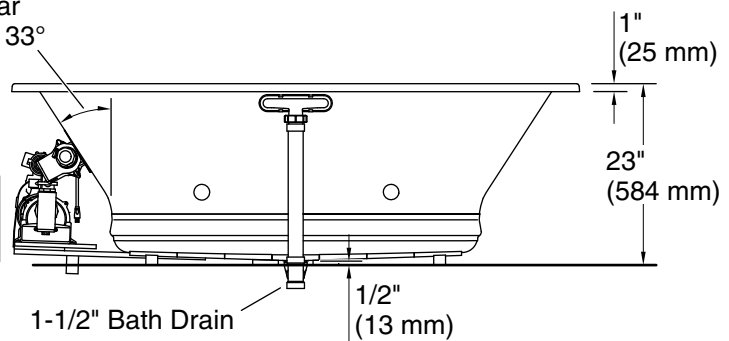

Lumbar Angle 33°