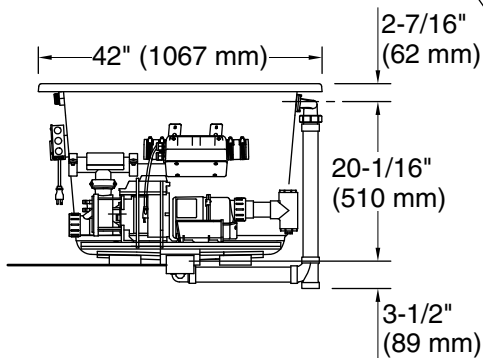

Underscore® Rectangle

72" x 42" Heated BubbleMassage™ air bath w/ whirlpool
K-1174-XHGH

No change in measurements if connected with drain illustrated. (K-7272)

Drop-in Rim Detail

Blower Motor Access
30" (762 mm) W x 15" (381 mm) H Min

Blower:	120 V, 15 A, 60 Hz
Air bath, Pump:	120 V, 15 A, 60 Hz
Heater:	120 V, 15 A, 60 Hz

Technical Information

All product dimensions are nominal.

Installation:	Drop-in, Undermount
Drain location:	Center
Basin area, bottom:	45-3/4" x 32" (1162 mm x 813 mm)
Basin area, top:	66" x 36" (1676 mm x 914 mm)
Weight:	203 lbs (92.1 kg)
Minimum floor load:	64.1 lbs/ft ² (313 kg/m ²)
Water depth:	19" (483 mm)
Water capacity:	139 gal (526.2 L)
Cutout:	Drop-in, 71-1/2" x 41-1/2" (1816 mm x 1054 mm)
Electrical component rating:	Blower: 120 V, 10 A, 60 Hz Air bath: 120 V, 5 A, 60 Hz Pump: 120 V, 7 A, 60 Hz