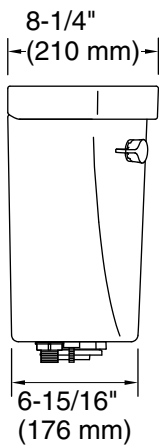

## Features

- 1.6 gpf (6.0 lpf).
- Left-hand Polished Chrome trip lever.
- Combines with the K-31588 or K-31589 bowl to create a complete K-31620 or K-31640 Cimarron® toilet.

## Recommended Products/Accessories

- K-31588 Elongated chair height toilet bowl
- K-31589 Round-front chair-height toilet bowl
- K-25986-L Left-hand trip lever

## Technical Information

All product dimensions are nominal.

Toilet type:	Bowl-mount
Flush type:	AquaPiston®, Revolution 360®
Water Consumption	
Full:	1.6 gpf (6 lpf)
Rough-in:	12" (305 mm)