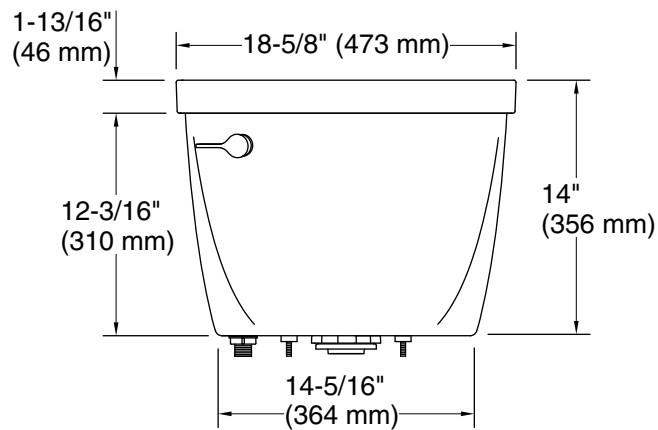

## Technical Information

All product dimensions are nominal.

Toilet type:	Bowl-mount
Flush type:	AquaPiston®, Revolution 360®
Water Consumption	
Full:	1.6 gpf (6 lpf)
Rough-in:	12" (305 mm)