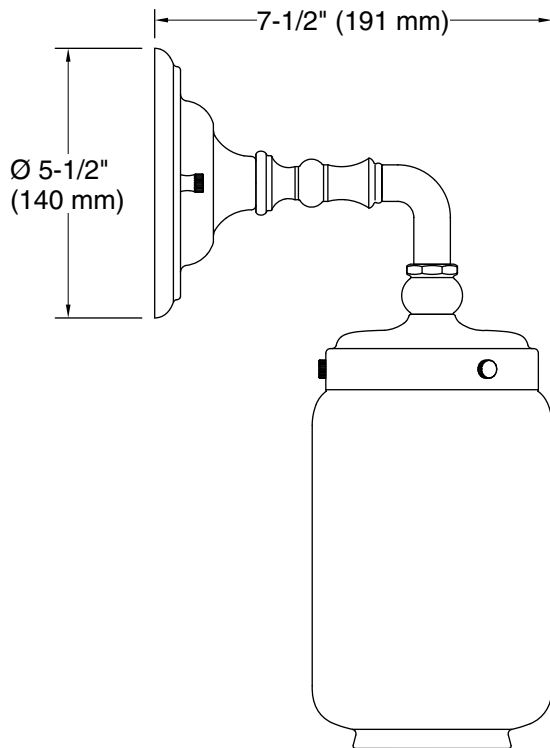

Features

- Clear glass shades with inner frosted glass diffusers for reduced glare.
- For use with E26 base CFL bulbs (sold separately).
- For installation as a downlight only.
- Coordinates with faucets and accessories in the Artifacts collection.
- Suitable for damp locations, per UL 1598.

Technical Information

All product dimensions are nominal.

Installation Type:	Wall-mount
Material:	Brass, Glass, Zinc
Number of Lights:	1
Lighting Type:	Socket-based
Socket Type:	E-26 Medium

Notes

Install this product according to the installation instructions.