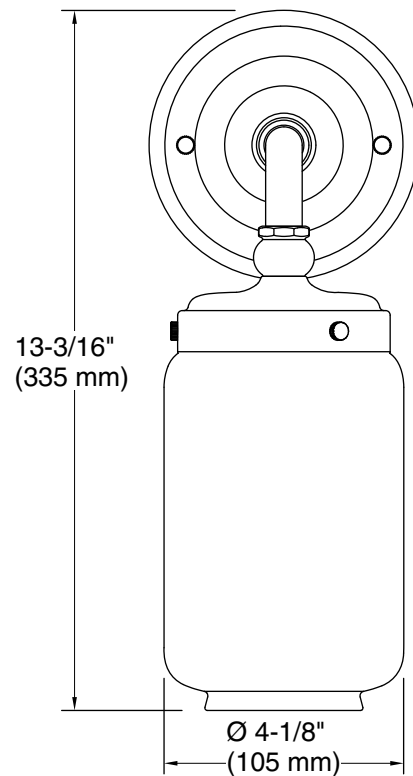

Technical Information

All product dimensions are nominal.

Installation Type:	Wall-mount
Material:	Brass, Glass, Zinc
Number of Lights:	1
Lighting Type:	Socket-based
Socket Type:	E-26 Medium

Notes

Install this product according to the installation instructions.