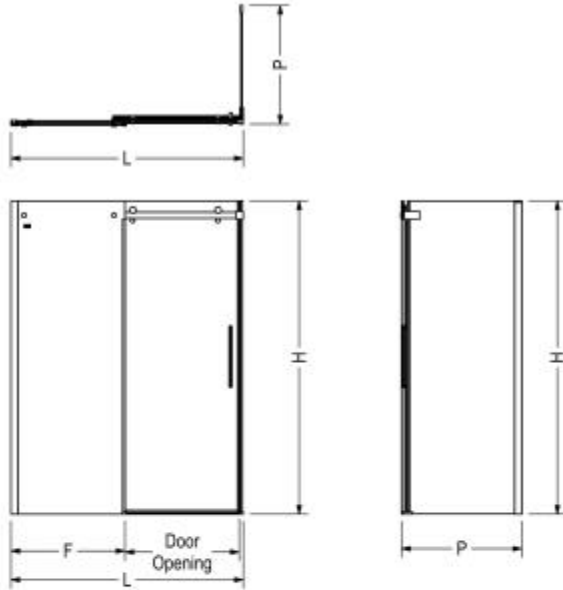

Halo 44 1/2-47 x 78 3/4 in. 8mm Sliding Shower Door for Alcove Installation

Model number:

138996-900-084-000

Dimensions: 47" x 47" x 83"

Installation: Alcove

Material:

Standard Features:

- Glass panels 5/16 in. (8 mm) with a height of 78 3/4 in.
- Lotus easy clean protection for effortless maintenance;;
- Ball bearing roller technology for smooth and quiet opening
- Reversible shower door allows for left or right opening;
- Also available in a corner configuration
- Available in 4 finishes: Chrome, Brushed Nickel, Dark Bronze, Matte Black

Clear

Certifications

MAAX products adhere to one or more of the following certifications:

MAAX

Halo 44 1/2-47 x 78 3/4 in. 8mm Sliding Shower Door for Alcove Installa

Model number:

138996-900-084-000

Dimensions: 47" x 47" x 83"

Installation: Alcove

Material:

STANDARD

Dimensions

47 x 47 x 83 In.
(1194 x 1194 x 2108 mm)

Weight

132 lbs - 59 3/4 kg

Frame Type

Frameless

Door Adjustment

Frameless

Code	Description	H	L Adjustable	F	P Adjustable	Door Opening	Wall Adjustment
138996	Halo 78 3/4" x 47"	78 3/4"	44 1/2" - 47"	22 1/2"	-	16 1/4" - 18 3/4"	1"
138997	Halo 78 3/4" x 59"	78 3/4"	56 1/2" - 59"	28 5/8"	-	22 1/8" - 24 5/8"	1"
139393	Return Panel 30"	78 3/4"	-	-	27 7/8"	-	1"
138998	Return Panel 32"	78 3/4"	-	-	29 7/8"	-	1"
139395	Return Panel 34"	78 3/4"	-	-	31 7/8"	-	1"
139396	Return Panel 36"	78 3/4"	-	-	33 7/8"	-	1"
139394	Return Panel 42"	78 3/4"	-	-	39 7/8"	-	1"