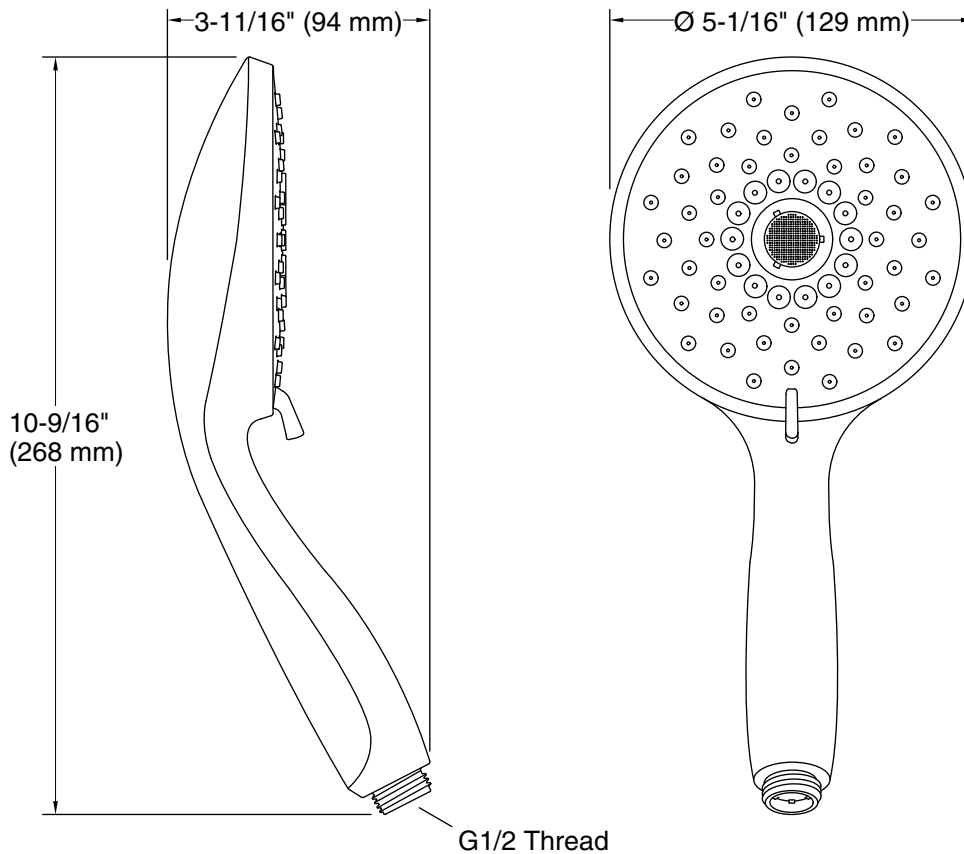

Technical Information

All product dimensions are nominal.

Handshower:

Rated maximum flow: 2.5 gal/min (9.5 l/min)

Notes

Install this product according to the installation instructions.

Plumbing codes require an atmospheric vacuum breaker (such as Kohler Model K-9660) be installed in-line with handshowers. Please consult with local plumbing officials.

ADA, OBC, CSA B651 compliant when installed to the specific requirements of these regulations.