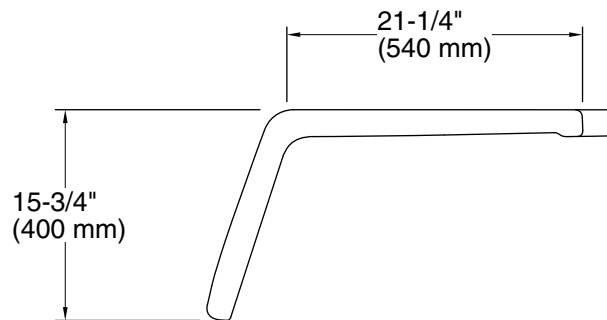

Features

- Can be positioned on right side of shower or removed completely.
- 12" deep, 16" tall.
- Holds up to 300 lbs.

Material

- Injection-molded polypropylene plastic.

Recommended Products/Accessories

Color	Code	Description
	0	White
	96	KOHLER Biscuit

Technical Information

All product dimensions are nominal.