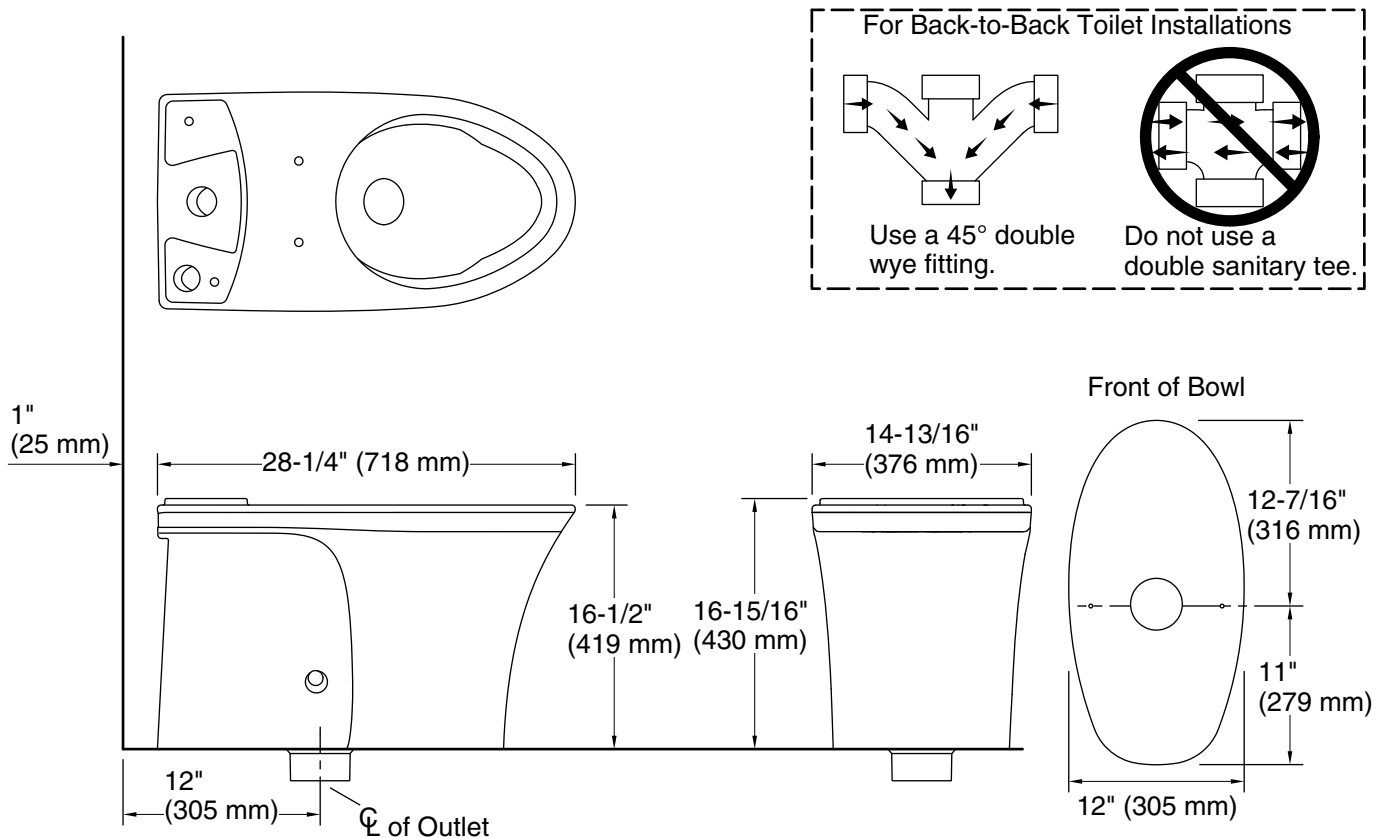

## Features

- Elongated bowl offers added room and comfort
- Comfort Height® feature offers chair-height seating that makes sitting down and standing up easier for most adults
- 2-1/8" (54 mm) glazed trapway
- Fully skirted trapway simplifies cleaning
- Revolution 360® flushing technology generates a forceful swirling motion to keep the bowl clean longer
- Sanitary guard where bowl and tank meet for ease of cleaning
- Patented ReadyLock® installation system, a simple solution for skirted toilets, saves time, hassle, and eliminates the need to drill into the floor for standard 12" (305 mm) rough-in
- Combines with a K-28141 or K-28141-RA tank to create a complete K-28161 or K-28161-RA toilet

## Installation

- Standard 12" (305 mm) rough-in
- 10" and 14" (254 mm and 356 mm) rough-in kits also available
- Seat and supply line sold separately

## Recommended Products/Accessories

- K-28821 PureWash® E930 Elongated bidet toilet seat with remote control
- K-5383 10" Rough-in Full Skirt Trap and Attachment System
- K-5381 14" Rough-in Full Skirt Trap and Attachment System

## Technical Information

All product dimensions are nominal.

Toilet type:	Floor-mount
Waste Outlet:	Floor
Bowl shape:	Elongated
Flush type:	Revolution 360
Trap passageway:	2" (51 mm)
Water surface size:	10" x 8" (254 mm x 203 mm)
Rim to water surface:	6-5/8" (168 mm)
Seat-mounting holes:	5-1/2" (140 mm)