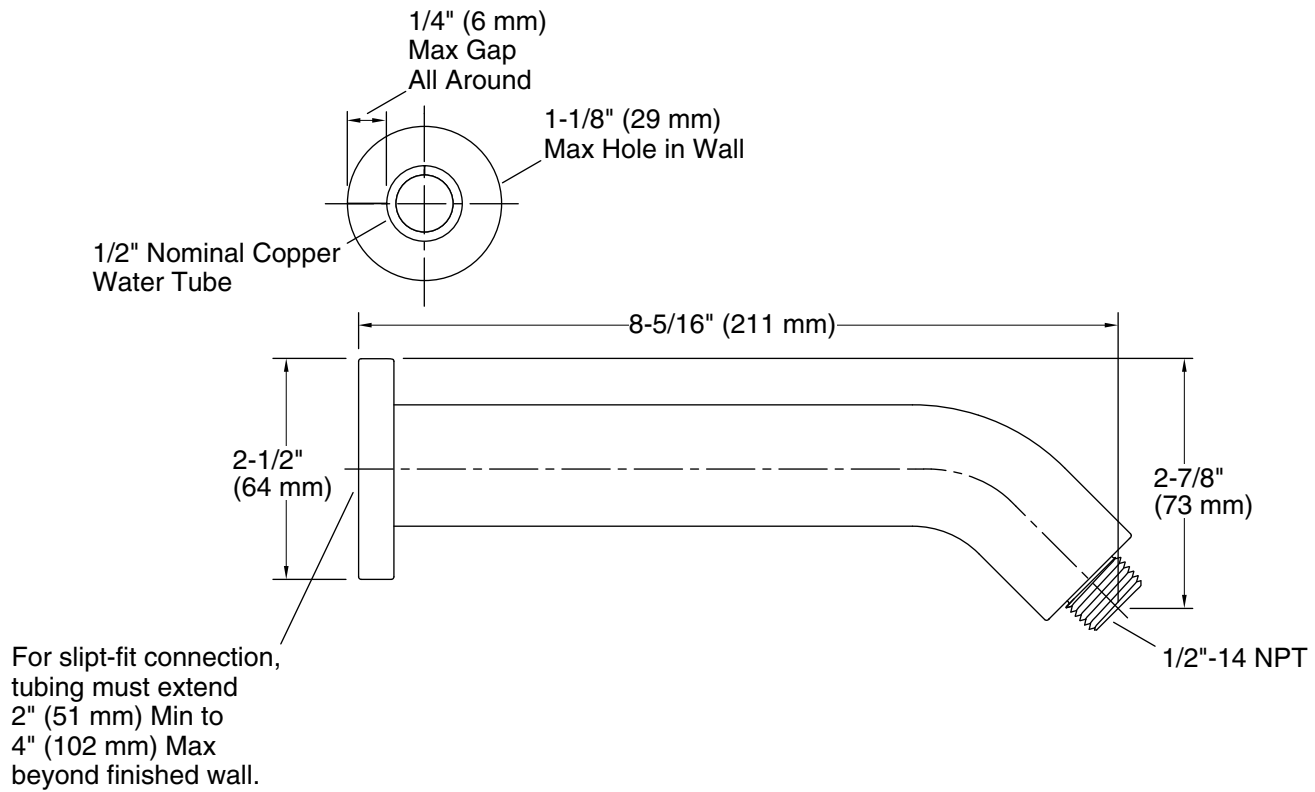

**Loure®**  
Shower Arm and Flange  
**K-99690**

**Features**

- Slip-fit connection.
- Fluid design lines for ease of cleaning.
- For use with any KOHLER showerhead (sold separately).

**Material**

- Metal construction.

## Technical Information

All product dimensions are nominal.

Installation Type: Wall-mount

Material: Brass

## Notes

Install this product according to the installation guide.

Product installs using a slip-fit connection to a 1/2" nominal copper tubing.