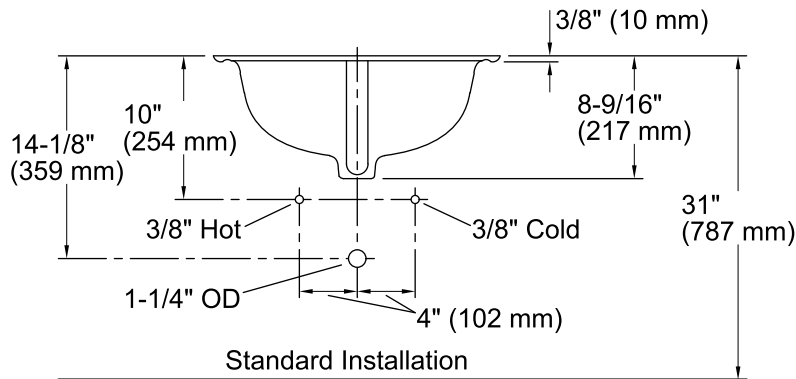

Technical Information

All product dimensions are nominal.

Bowl configuration:	Single
Installation:	Under-mount
Bowl area (Only)	Length: 16" (406 mm) Width: 12" (305 mm) Water depth: 5" (127 mm)
Number of deck holes:	3
Faucet hole(s):	2-1/8" (54 mm)
Drain hole:	1-11/16" (43 mm)
Template:	Under-mount, 114409-7, required, included

Notes

Install this product according to the installation guide.

ADA compliant when installed to the specific requirements of these regulations.