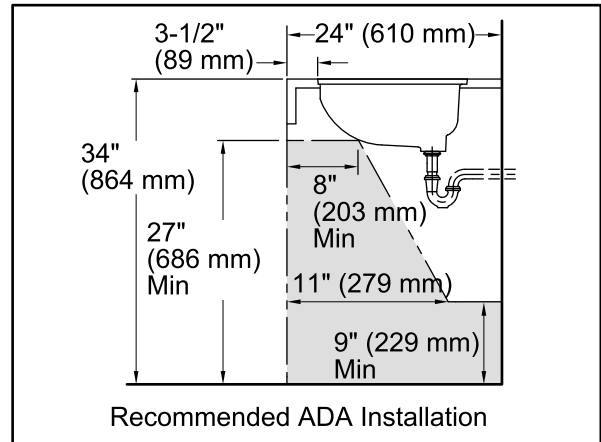

Technical Information

All product dimensions are nominal.

Bowl configuration:	Single
Installation:	Under-mount
Bowl area (Only)	Length: 16" (406 mm) Width: 12" (305 mm) Water depth: 5" (127 mm)
Number of deck holes:	3
Faucet hole(s):	2-1/8" (54 mm)
Drain hole:	1-11/16" (43 mm)
Template:	Under-mount, 114409-7, required, included

Notes

Install this product according to the installation guide.

ADA compliant when installed to the specific requirements of these regulations.