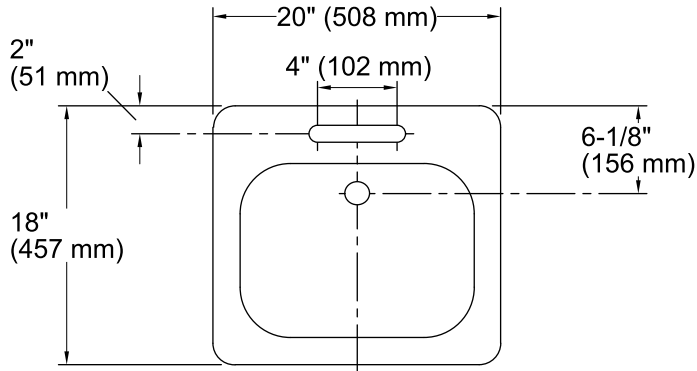

Features

- KOHLER cast iron.
- Under-mount.
- Rectangular basin.
- With overflow.
- Can accommodate single-hole center-mount.
- 4-inch centers.
- 16" (406 mm) x 12" (305 mm)

Recommended Accessories

K-8998 P-Trap

See website for detailed warranty information.

Available Color/Finishes

Color tiles intended for reference only.

Color	Code	Description
-------	------	-------------

0	White
47	Almond
96	Biscuit

Technical Information

All product dimensions are nominal.

Bowl configuration:	Single
Installation:	Under-mount
Bowl area (Only)	Length: 16" (406 mm) Width: 12" (305 mm) Water depth: 5" (127 mm)
Number of deck holes:	3
Faucet hole(s):	2-1/8" (54 mm)
Drain hole:	1-11/16" (43 mm)
Template:	Under-mount, 114409-7, required, included