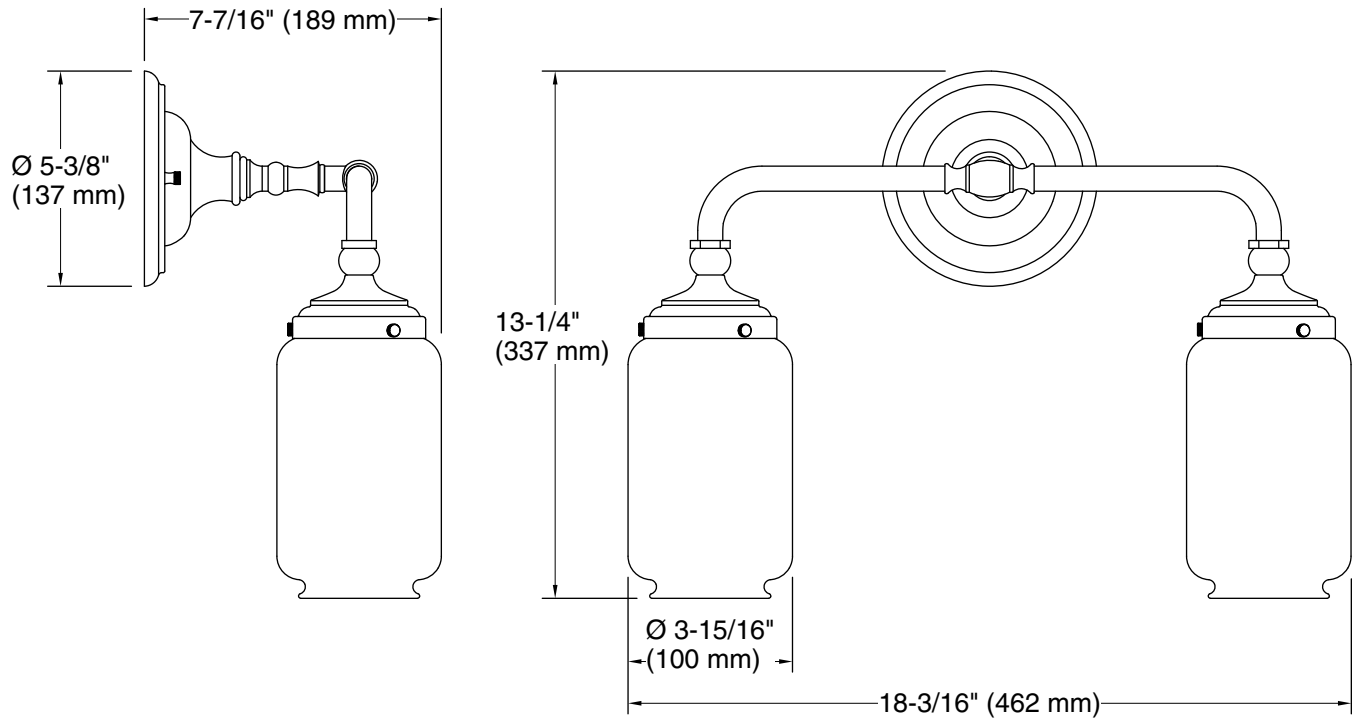

Features

- Clear glass shades with inner frosted glass diffusers for reduced glare.
- Requires bulb with medium (E26) base; T10 bulb recommended (sold separately).
- Coordinates with faucets and accessories in the Artifacts collection.
- Includes installation hardware.
- Suitable for damp locations, per UL 1598.

Technical Information

All product dimensions are nominal.

Installation Type: Wall-mount
Material: Brass, Glass, Zinc
Number of Lights: 1
Lighting Type: Socket-based
Socket Type: E-26 Medium

Notes

Install this product according to the installation instructions.