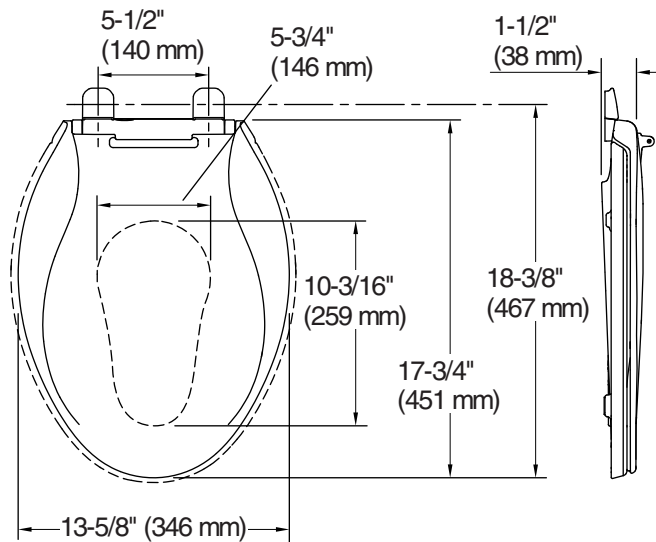

Available Colors/Finishes

Color tiles intended for reference only.

Color	Code	Description
-------	------	-------------

	0	White
	96	Biscuit
	47	Almond

Adult Ring

Child Ring

Technical Information

All product dimensions are nominal.

Seat shape type: Elongated

Seat front type: Closed-front

Seat-mounting holes: 5-1/2" (140 mm)

Notes

Install this product according to the installation guide.

Requires 4 AA batteries (not included).