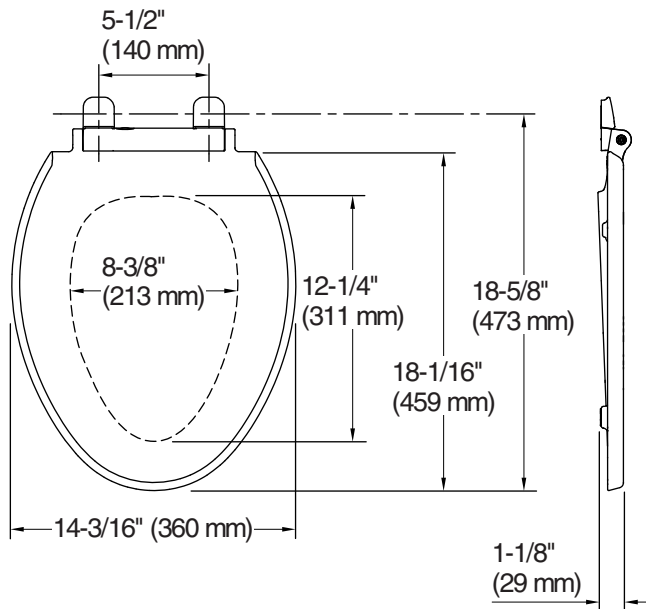

Available Colors/Finishes

Color tiles intended for reference only.

Color	Code	Description
-------	------	-------------

	0	White
	96	Biscuit
	47	Almond

Adult Ring

Child Ring

Technical Information

All product dimensions are nominal.

Seat shape type: Elongated

Seat front type: Closed-front

Seat-mounting holes: 5-1/2" (140 mm)

Notes

Install this product according to the installation guide.

Requires 4 AA batteries (not included).