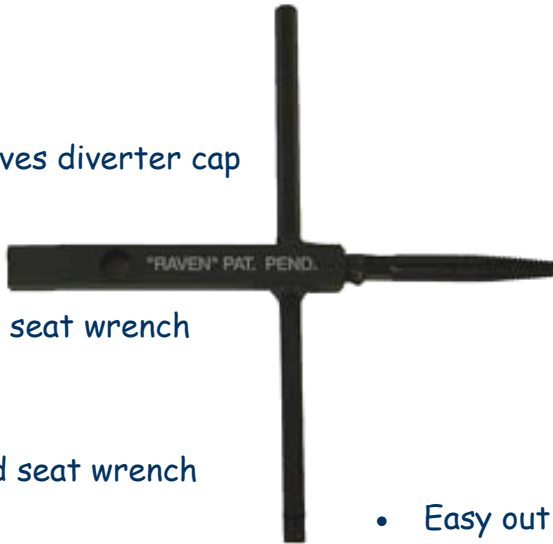

## Simplify your life with our Raven E-Z 4-n-1 Wrench for Symmons Valves!

- Removes diverter cap

- Hot seat wrench
- Cold seat wrench

This is the only tool you'll need  
to replace the hot & cold seats  
for the pressure balance valve.  
(10 per box)  
#SYMM/TOOL

- Easy out for diverter removal

### 4 in 1 EZ OUT EXTRACTOR TOOL \*

Featuring 4 Pipe Extractors in 1!

For removing broken pipe,  
nipples, and more

Size range: 1/4", 3/8", 1/2", 3/4"

\* Can be used in conjunction with our EZ  
Symmons 4 in 1 Wrench #symm/tool