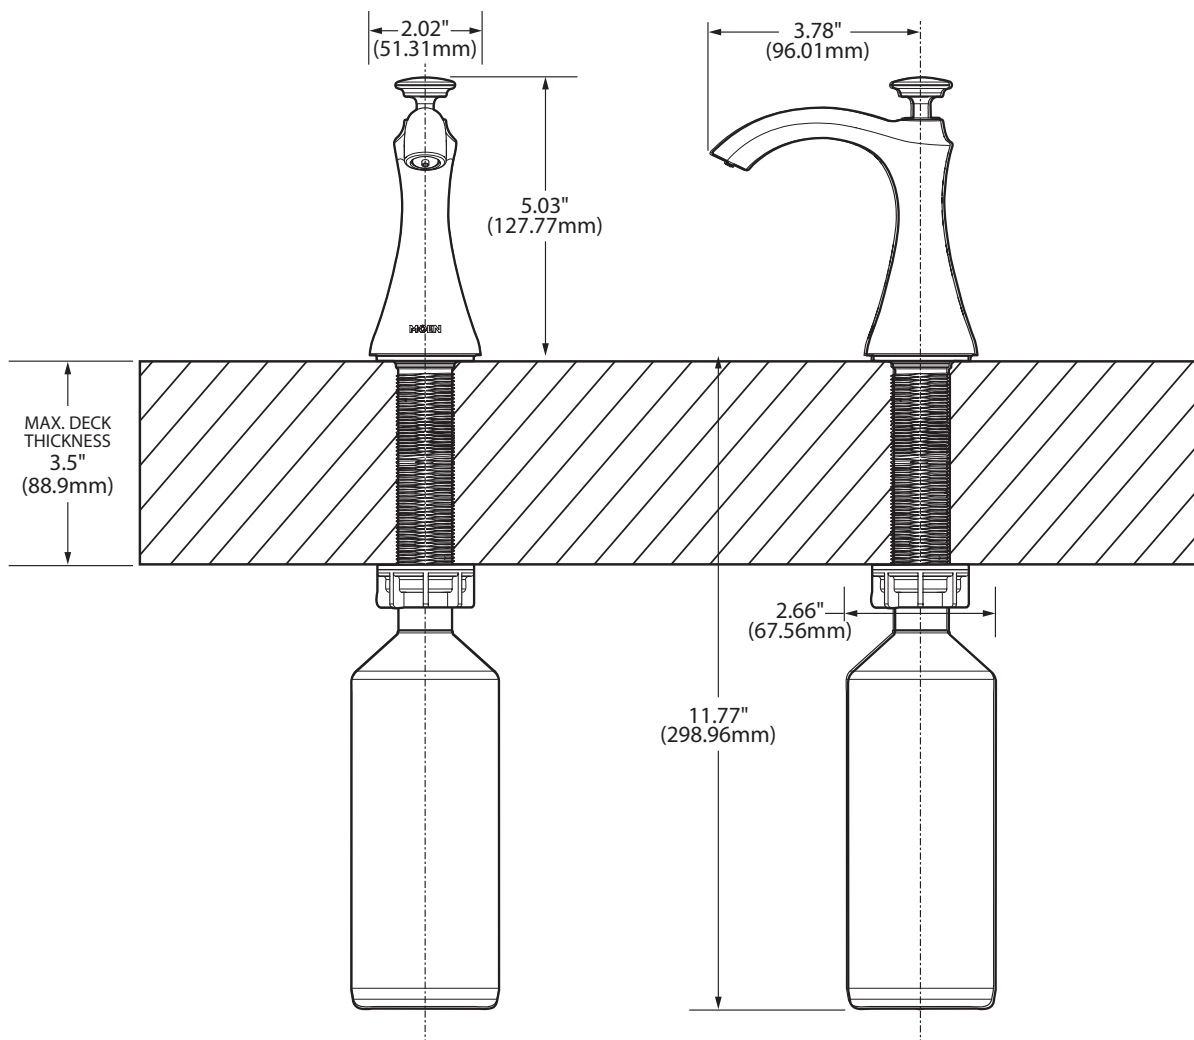

Visit www.moen.com/support for complete details and limitations

**TRANSITIONAL
SOAP/LOTION DISPENSER**

Model: S3946 series

NOTE: DESIGNED TO BE INSTALLED THROUGH 1 HOLE 1-1/8" DIAMETER

CRITICAL DIMENSIONS