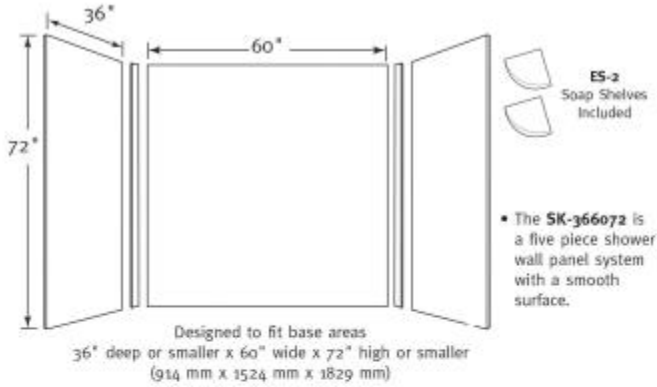

SK-366296 36 x 62 x 96 Swanstone Smooth Glue up Shower Wall Kit

Model number:

SK366296.018

Dimensions:

Installation: Glue up

Material: Swanstone

Standard Features:

- Swanstone Shower Kit designed to fit multiple shower floor sizes including ADA barrier free floors.
- Kit fits shower floors 36" deep x 60" wide or smaller. Panels are 96 inches tall.
- Extra inches make is easy to trim-to-size.
- Reinforced solid surface means color and texture run all the way through and cannot wear away.
- 96" Height eliminates need for batten strip.

SK-366296 36 x 62 x 96 Swanstone Smooth Glue up Shower Wall Kit

Model number:

SK366296.018

Dimensions:

Installation: Glue up

Material: Swanstone

Weight

236 lbs - 107 kg