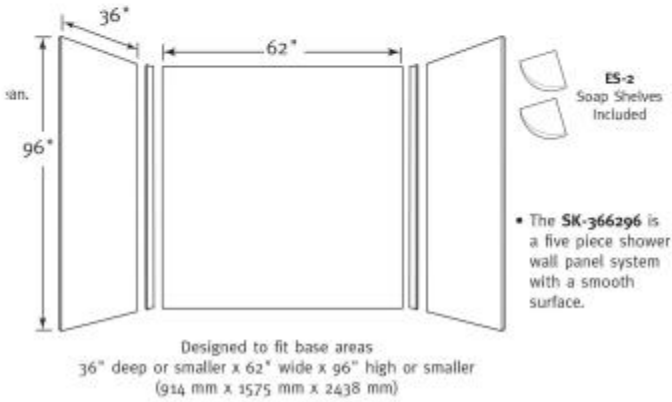

SK-366296 36 x 62 x 96 Swanstone Smooth Glue up Shower Wall Kit

Model number:

SK366296.018

Dimensions:

Installation: Glue up

Material: Swanstone

Standard Features:

- Swanstone Shower Kit designed to fit multiple shower floor sizes including ADA barrier free floors.
- Kit fits shower floors 36" deep x 60" wide or smaller. Panels are 96 inches tall.
- Extra inches make is easy to trim-to-size.
- Reinforced solid surface means color and texture run all the way through and cannot wear away.
- 96" Height eliminates need for batten strip.

SK-366296 36 x 62 x 96 Swanstone Smooth Glue up Shower Wall Kit

Model number:

SK366296.018

Dimensions:

Installation: Glue up

Material: Swanstone

Weight

236 lbs - 107 kg