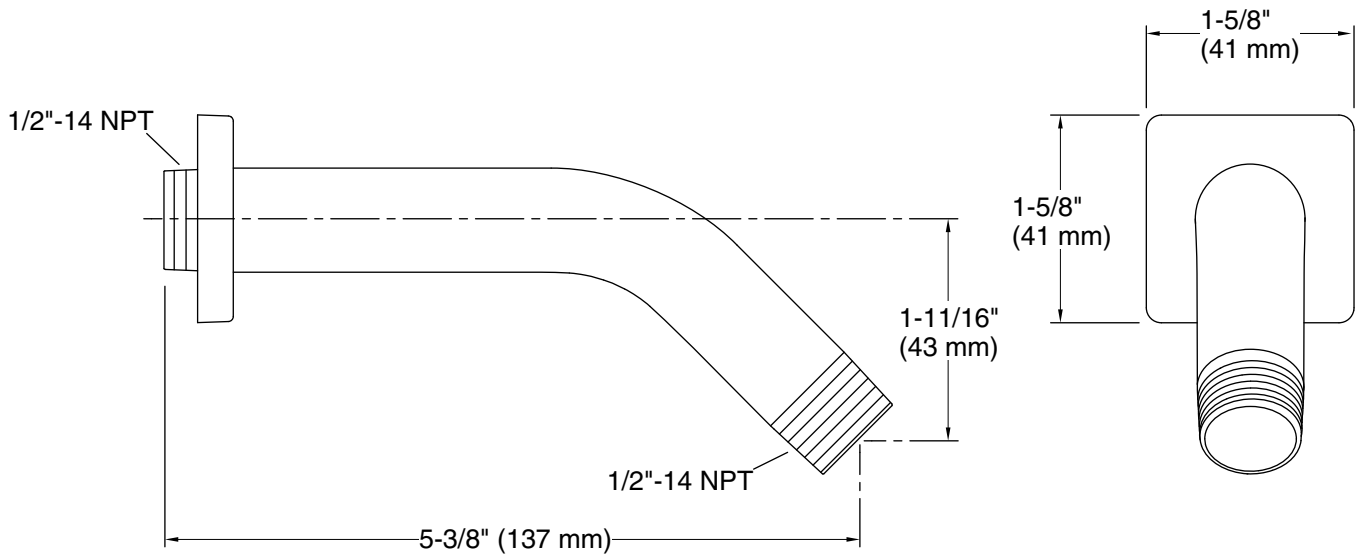

Features

- ½" NPT connection.
- Coordinates with other products in the Honesty collection.
- 5-3/4" x 5-1/3" x 2-11/16"

Material

- Brass.

Recommended Products/Accessories

K-23723 Faucet cleaner

Codes/Standards

Technical Information

All product dimensions are nominal.

Notes

Install this product according to the installation guide.