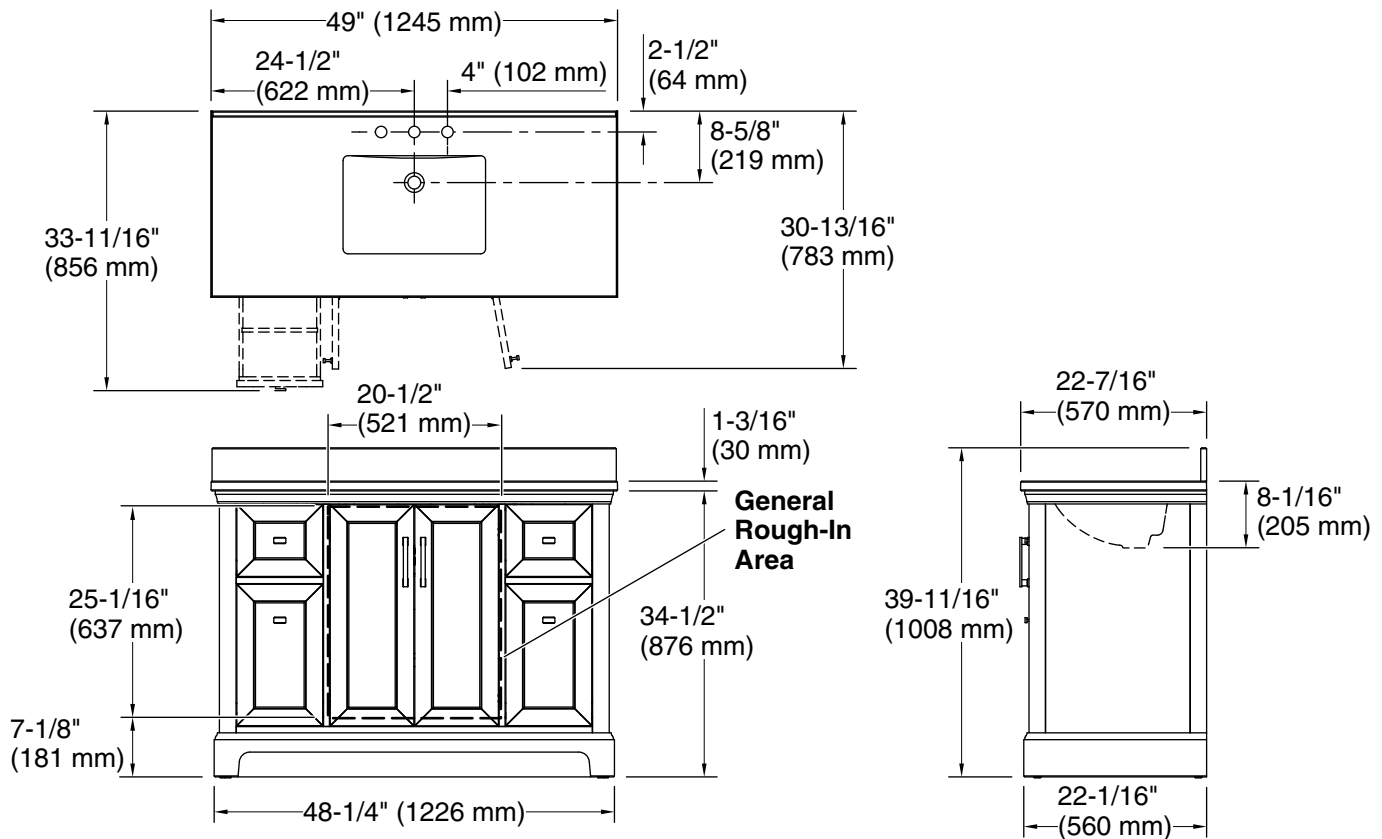

Features

- Set includes cabinet, precut quartz vanity top, backsplash, sink, cabinet hardware
- Four full-extension 17" (432 mm) drawers with soft-close side-mount slides
- Three-way adjustable slow-close door hinges for easy cabinet access
- 20" (508 mm) cabinet interior provides ample storage space
- Finish-matched cabinet interior offers generous clearance for plumbing
- Vanity top has 8" (203 mm) widespread faucet holes; requires deck-mount faucet (sold separately)
- Vibrant® Brushed Nickel hardware included on White vanities, Vibrant Brushed Moderne Brass hardware on Ferrous Grey and Tidal Blue vanities, and Matte Black hardware on Light Oak vanities

Technical Information

All product dimensions are nominal.

Notes

Install this product according to the installation instructions.

Select the type of fastener based upon the wall material. Two 250 lb (113.4 kg) minimum load bearing fasteners are recommended.