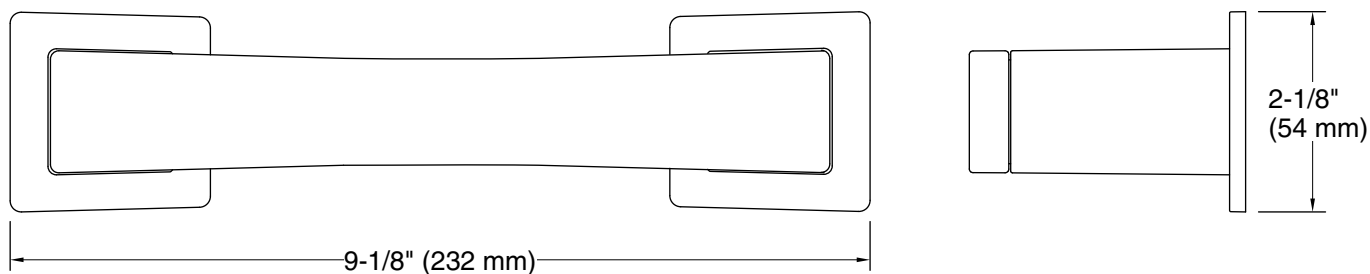

Recommended Products/Accessories

- K-31507-TA bath towel with Tatami weave, 30" x 58"
- K-31507-TE bath towel with Terry weave, 30" x 58"
- K-31507-TX bath towel with Textured weave, 30" x 58"

Codes/Standards

Technical Information

All product dimensions are nominal.

Installation Type: Wall-mount

Material: Zinc

Notes

Install this product according to the installation instructions.

CAUTION: Risk of personal injury. Do not install these products in any area where they are likely to be used inadvertently as a grab bar or support bar. These products are not designed or intended for use as a grab bar or support bar.