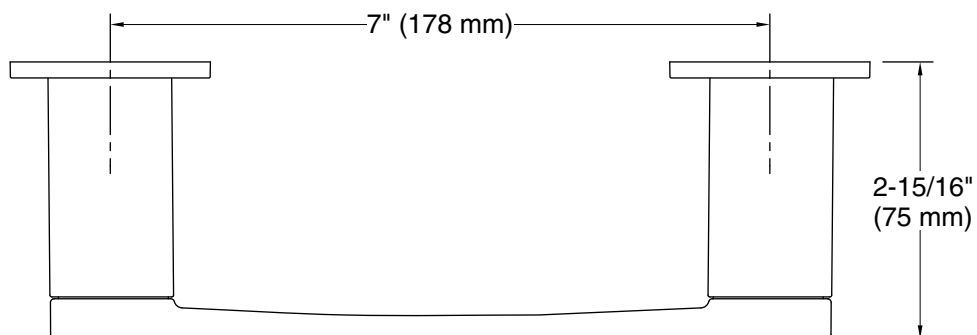

Honesty®

Toilet paper holder
K-26638

Features

- Coordinates with Honesty faucets accessories, and showering components to complete your bathroom.

Material

- Premium metal construction for durability and reliability.
- KOHLER finishes resist corrosion and tarnishing.

Technical Information

All product dimensions are nominal.

Installation Type: Wall-mount

Material: Zinc

Notes

Install this product according to the installation instructions.

CAUTION: Risk of personal injury. Do not install these products in any area where they are likely to be used inadvertently as a grab bar or support bar. These products are not designed or intended for use as a grab bar or support bar.