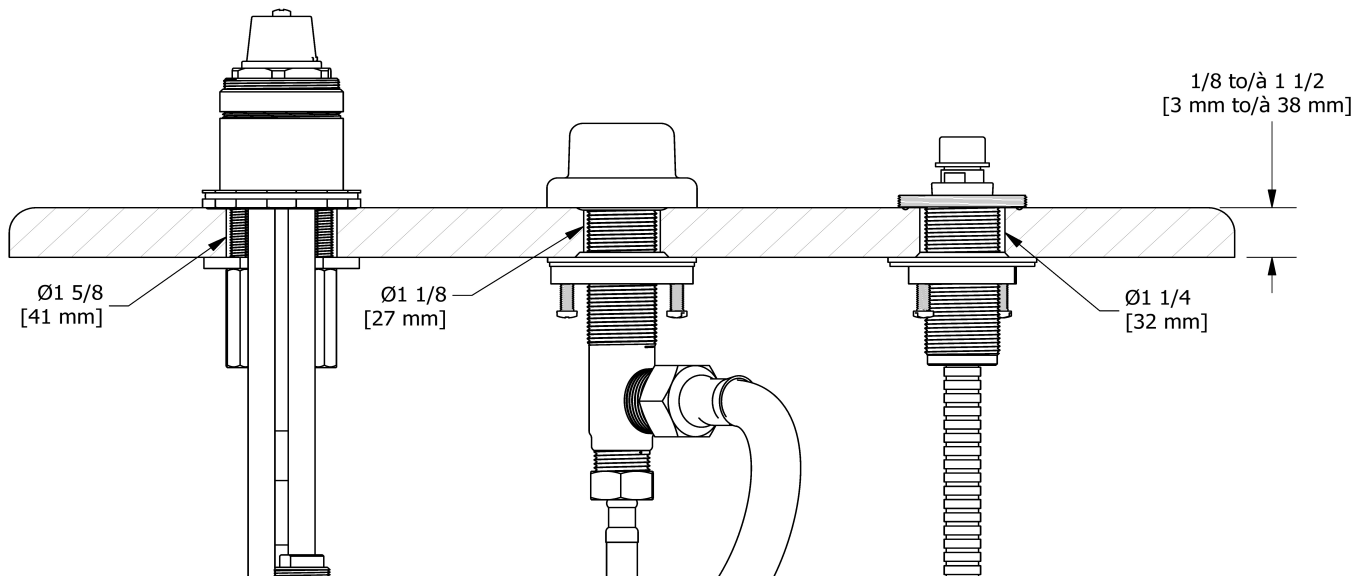

Sizes, models and finishes may differ from those presented.

Warranty

This **Riobel Inc.** product you have purchased carries a Limited Lifetime Warranty on the chrome, PVD finish, blacks and all working parts and is guaranteed from the initial purchase date against all manufacturing defects. All other finishes, including plastic components, are guaranteed for one year. All electric and/or electronic parts are covered by a 5-year limited warranty.

Customer Service

Ontario, West Canada : 888-287-5354 Quebec, Maritimes, United States : 866-473-8442

2020.11.30