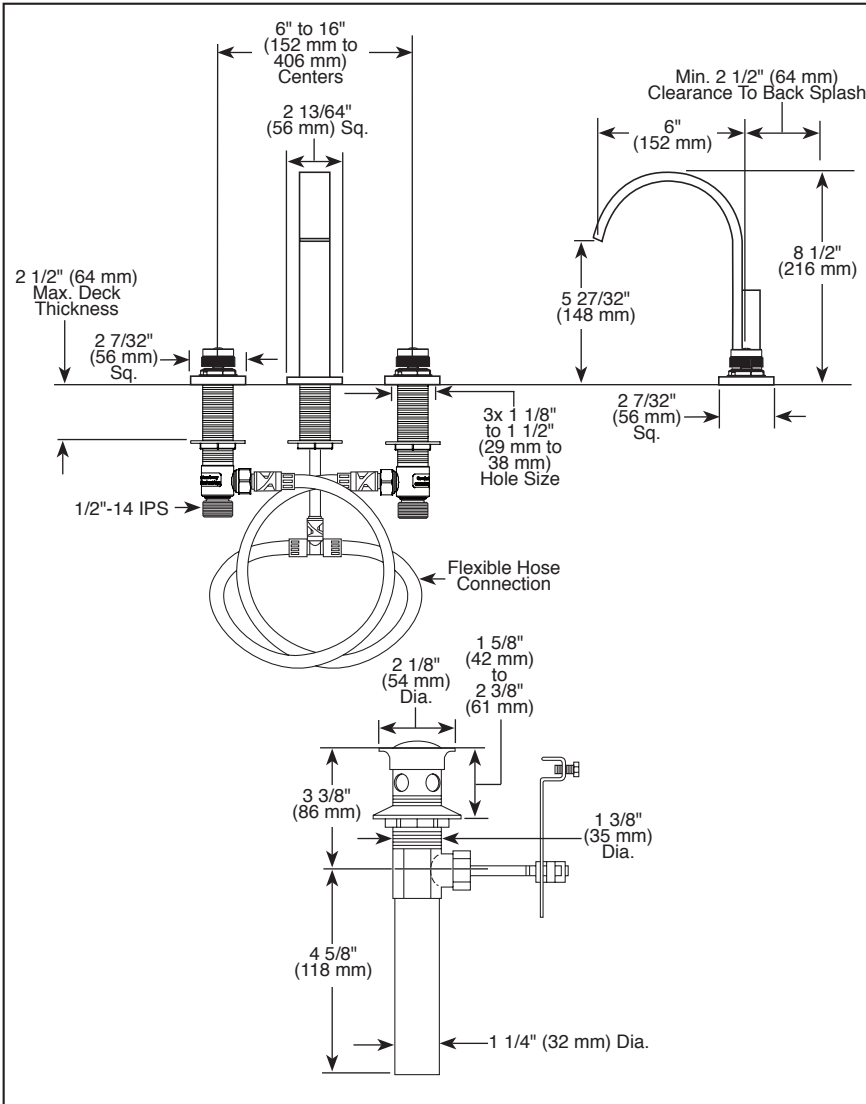

BRIZO®

LAVATORY FAUCETS

- Siderna® Bath Collection
- Two Handle Widespread Deck Mount

FEATURES:

- Quick-Snap® Installation

STANDARD SPECIFICATIONS:

- Max. 1.50 gpm @ 60 psi, 5.70 L/min @ 414 kPa
- Max. (ECO models only) 1.20 gpm @ 60 psi, 4.54 L/min @ 414 kPa
- Solid brass fabricated end valve and spout bodies
- 1/4 turn handle stops
- Control mechanism is a rotating cylinder ceramic cartridge with 90° rotation
- Models have metal drain with pop-up type fitting with plated flange and stopper
- Ceramic disc valving
- Handles attach to end valves by use of magnets inside handle. No set screw required.
- Handles sold separately

65380LF-▲LHP
65380LF-▲LHP-ECO

Submitted Model No.: _____

Specific Features: _____

HL5380▲ (Metal Inserts)	HL5381▲ (Green Glass Inserts)	HL5382▲ (Solar Gray Glass Inserts)
2 3/4" (70 mm)	2 3/4" (70 mm)	2 3/4" (70 mm)
3 1/2" (89 mm)	3 1/2" (89 mm)	3 1/2" (89 mm)