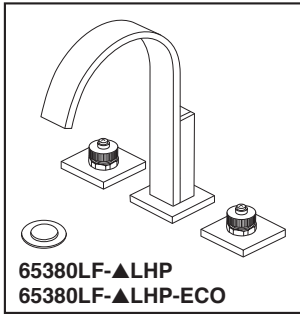

BRIZO®

LAVATORY FAUCETS

- Siderna® Bath Collection
- Two Handle Widespread Deck Mount

FEATURES:

- Quick-Snap® Installation

STANDARD SPECIFICATIONS:

- Max. 1.50 gpm @ 60 psi, 5.70 L/min @ 414 kPa
- Max. (ECO models only) 1.20 gpm @ 60 psi, 4.54 L/min @ 414 kPa
- Solid brass fabricated end valve and spout bodies
- 1/4 turn handle stops
- Control mechanism is a rotating cylinder ceramic cartridge with 90° rotation
- Models have metal drain with pop-up type fitting with plated flange and stopper
- Ceramic disc valving
- Handles attach to end valves by use of magnets inside handle. No set screw required.
- Handles sold separately

65380LF-▲LHP
65380LF-▲LHP-ECO

Submitted Model No.: _____

Specific Features: _____

HL5380▲ (Metal Inserts)	HL5381▲ (Green Glass Inserts)	HL5382▲ (Solar Gray Glass Inserts)
2 3/4" (70 mm)	2 3/4" (70 mm)	2 3/4" (70 mm)
3 1/2" (89 mm)	3 1/2" (89 mm)	3 1/2" (89 mm)