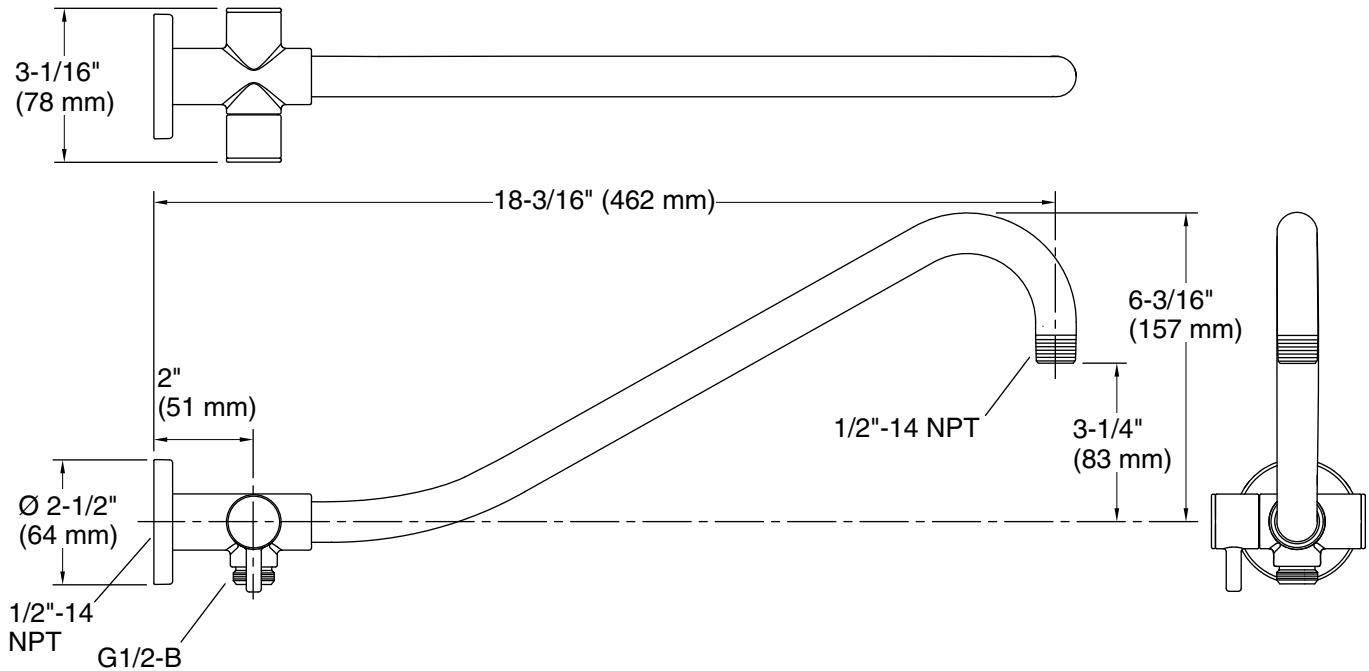

Features

- Diverter switches water between rainhead and handshower.
- For use with KOHLER showerheads and handshowers (sold separately).
- Includes flange.
- K-76334 Traditional flange and K-76335 Square flange also available (sold separately).
- ½" NPT connection.

Technical Information

All product dimensions are nominal.

Drain included: No

Notes

Install this product according to the installation guide.