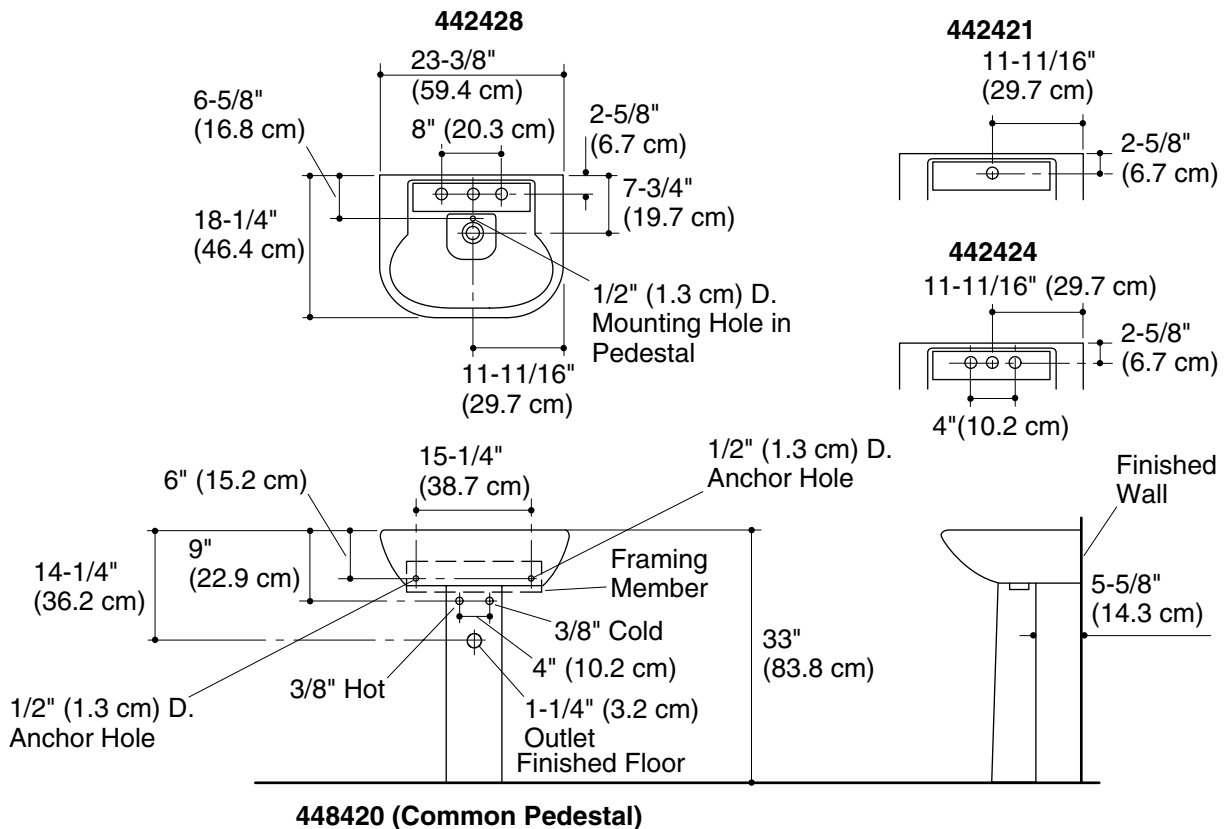

STERLING®

A KOHLER COMPANY

SOUTHAMPTON™

PEDESTAL LAVATORY

442428

ALSO 442424, 442421

Features

- Pedestal designed to conceal water supplies and drain
- Includes mounting hardware
- 5-year limited warranty
- Made of Grade A vitreous china
- Available with 8" (20.3 cm) or 4" (10.2 cm) faucet holes or single hole
- Generous interior basin size and tall 33" (83.8 cm) height
- Unique contemporary design
- Spacious deck
- 23-3/8" (59.4 cm) x 18-1/4" (46.4 cm) x 33" (83.8 cm)

Codes/Standards Applicable

Specified model meets or exceeds the following:

- ASME A112.19.2/CSA B45.1

Colors/Finishes

- 0: White
- Other: Refer to Price Book for additional colors/finishes

Specified Model

Model	Description	Included Pedestal	Included Basin	Colors/Finishes	
442428	8" (20.3 cm) center (faucet)	448420	446428	<input type="checkbox"/> 0	<input type="checkbox"/> Other_____
442424	4" (10.2 cm) center (faucet)	448420	446424	<input type="checkbox"/> 0	<input type="checkbox"/> Other_____
442421	Single hole	448420	446421	<input type="checkbox"/> 0	<input type="checkbox"/> Other_____

SOUTHAMPTON™

Technical Information

Fixture*:	basin area	water depth
Lavatory	20-7/8" (53 cm) x 12-1/4" (31.1 cm)	4" (10.2 cm)
* Approximate measurements for comparison only.		

Holes	442428	442424	442421
Spout	1-3/8" (3.5 cm) D.	1-1/4" (3.2 cm) D.	1-3/8" (3.5 cm) D.
Faucet	1-3/8" (3.5 cm) D.	1-1/4" (3.2 cm) D.	NA
Drain	1-3/4" (4.4 cm) D.	1-3/4" (4.4 cm) D.	1-3/4" (4.4 cm) D.
Drain hole	1-1/4" (3.2 cm) D.	1-1/4" (3.2 cm) D.	1-1/4" (3.2 cm) D.

Included components:	
Pedestal accessory pack	52204
Rubber pads	63069

Product Diagram