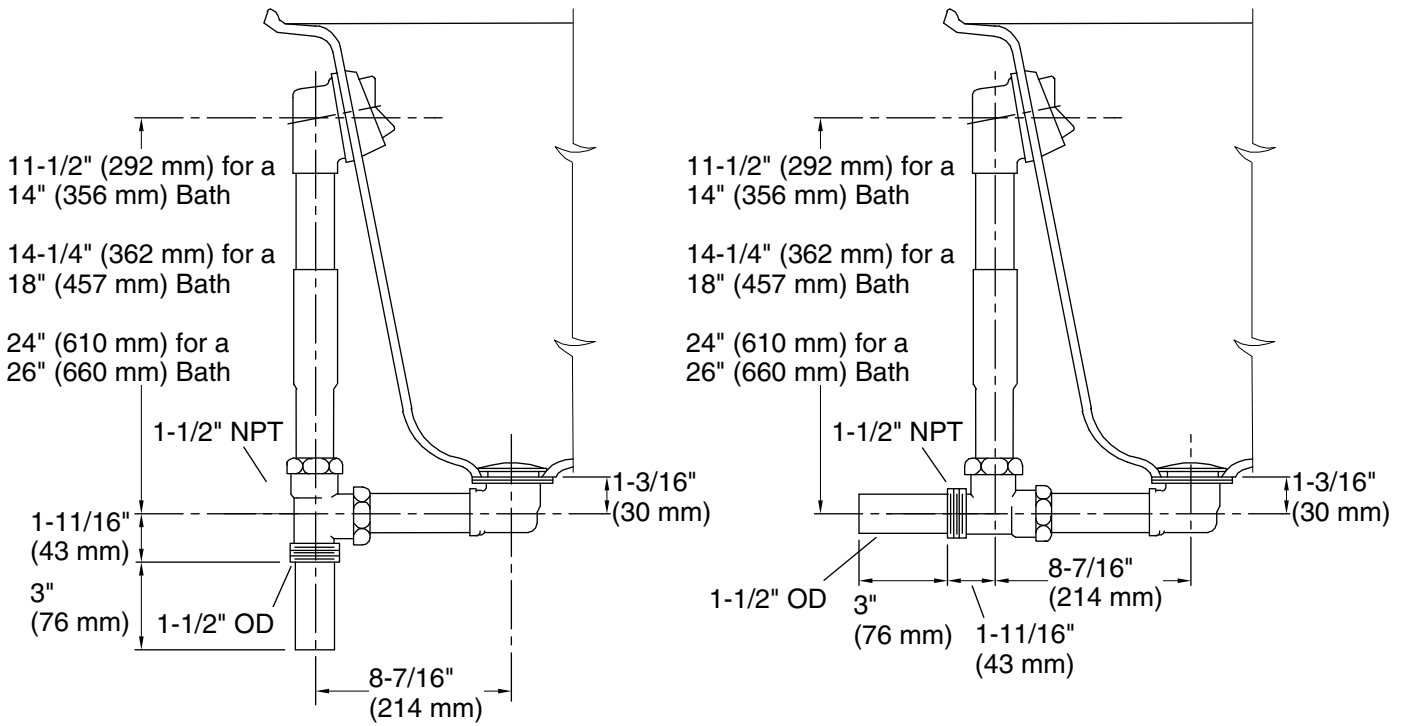

### Features

- Adjustable trip lever pop-up drain.
- 1½" (38 mm) connection.
- 8-3/4" (222 mm) x 3-11/16" (940 mm) x 20-7/8" (530 mm)

### Technical Information

All product dimensions are nominal.