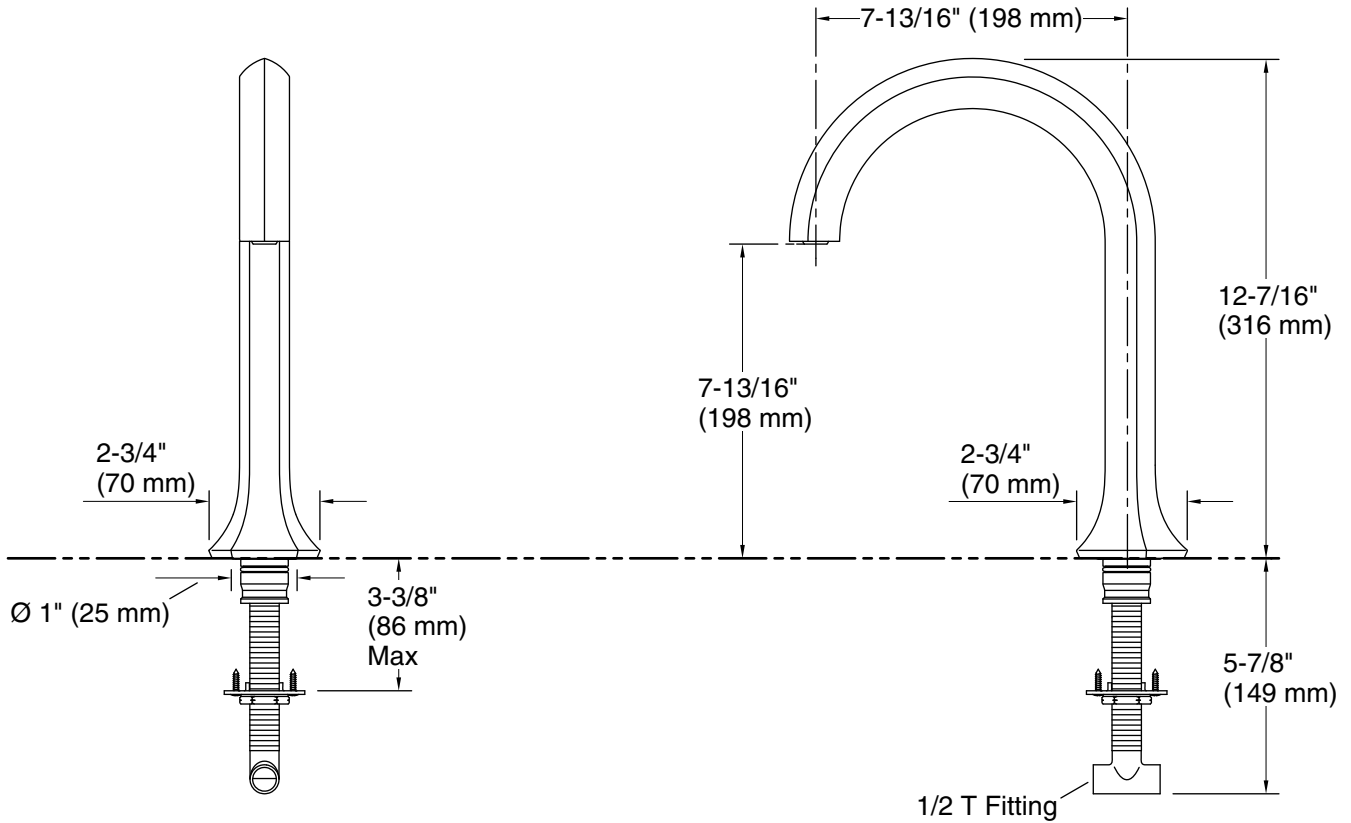

Features

- Nondiverter spout
- 7-3/4" (197 mm) spout reach
- Part of the Occasion bathroom faucet and accessory collection

Material

- Premium metal construction for durability and reliability
- KOHLER® finishes resist corrosion and tarnishing

Installation

- Deck-mount

Required Products/Accessories

K-27018-3 Deck-mount bath faucet handles with Cross design

or

K-27018-4 Deck-mount bath faucet handles with Lever design

or

K-27019-4 Deck-mount bath faucet handle

Color	Code	Description
	SN	Vibrant® Polished Nickel
	BL	Matte Black
	2MB	Vibrant® Brushed Moderne Brass

Technical Information

All product dimensions are nominal.

Drain included: No