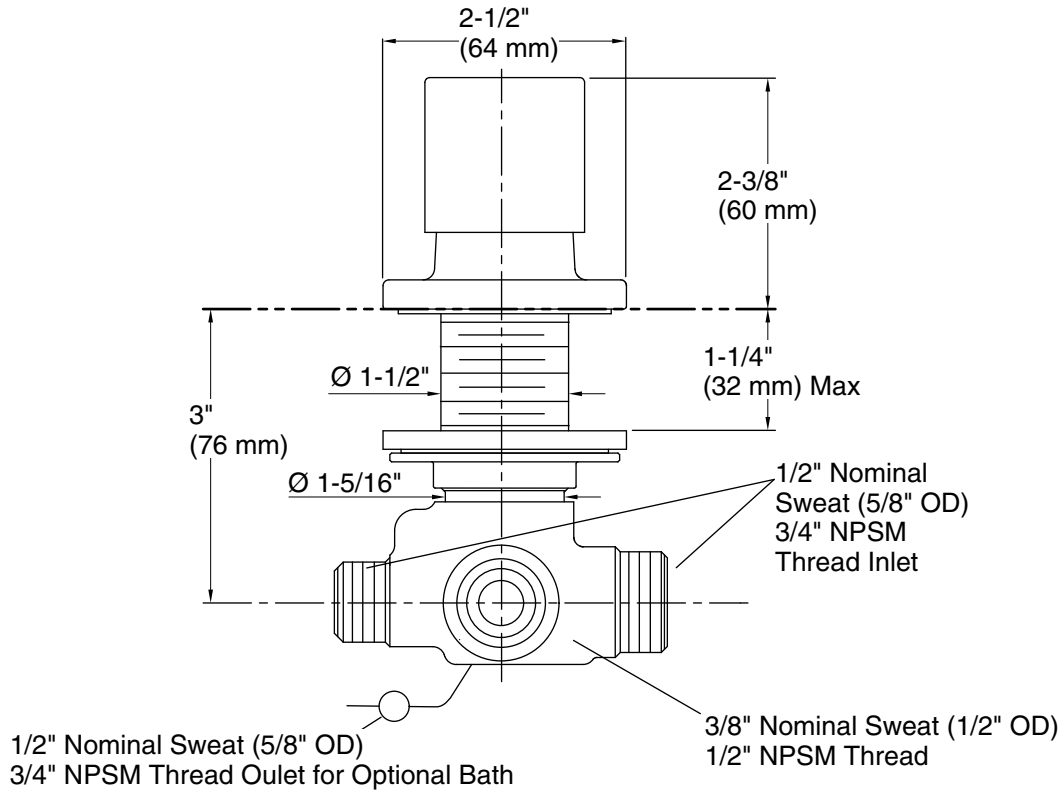

Features

- Two-way brass diverter valve
- Diverter valve has backflow prevention

Material

- KOHLER finishes resist corrosion and tarnishing

Installation

- Bath- or deck-mount

Recommended Products/Accessories

Color	Code	Description
	CP	Polished Chrome
	SN	Vibrant™ Polished Nickel
	BN	Vibrant™ Brushed Nickel
	TT	Vibrant™ Titanium

Technical Information

All product dimensions are nominal.

Notes

Install this product according to the installation guide.

Diverter valve has backflow protection.