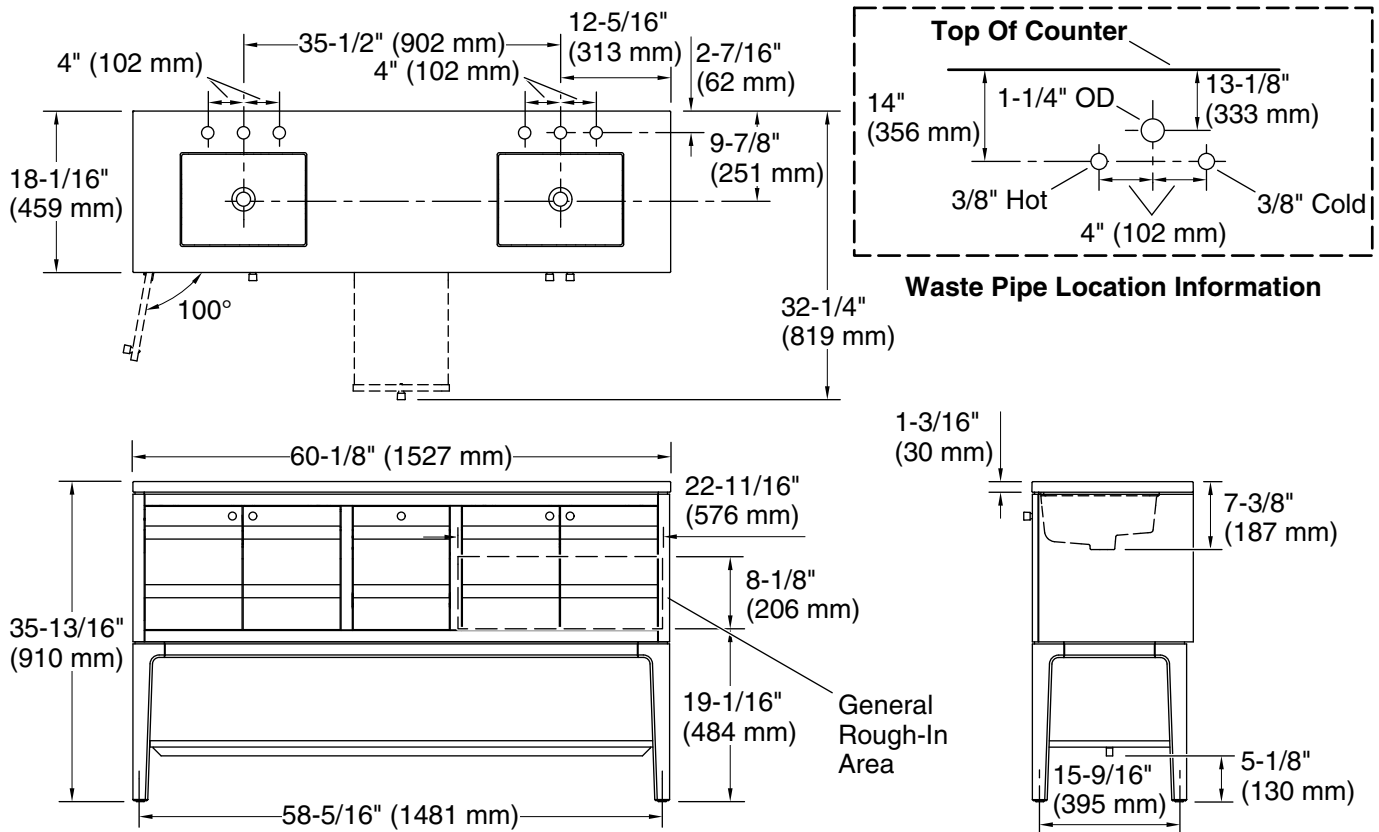

Technical Information

All product dimensions are nominal.

Notes

Install this product according to the installation instructions.