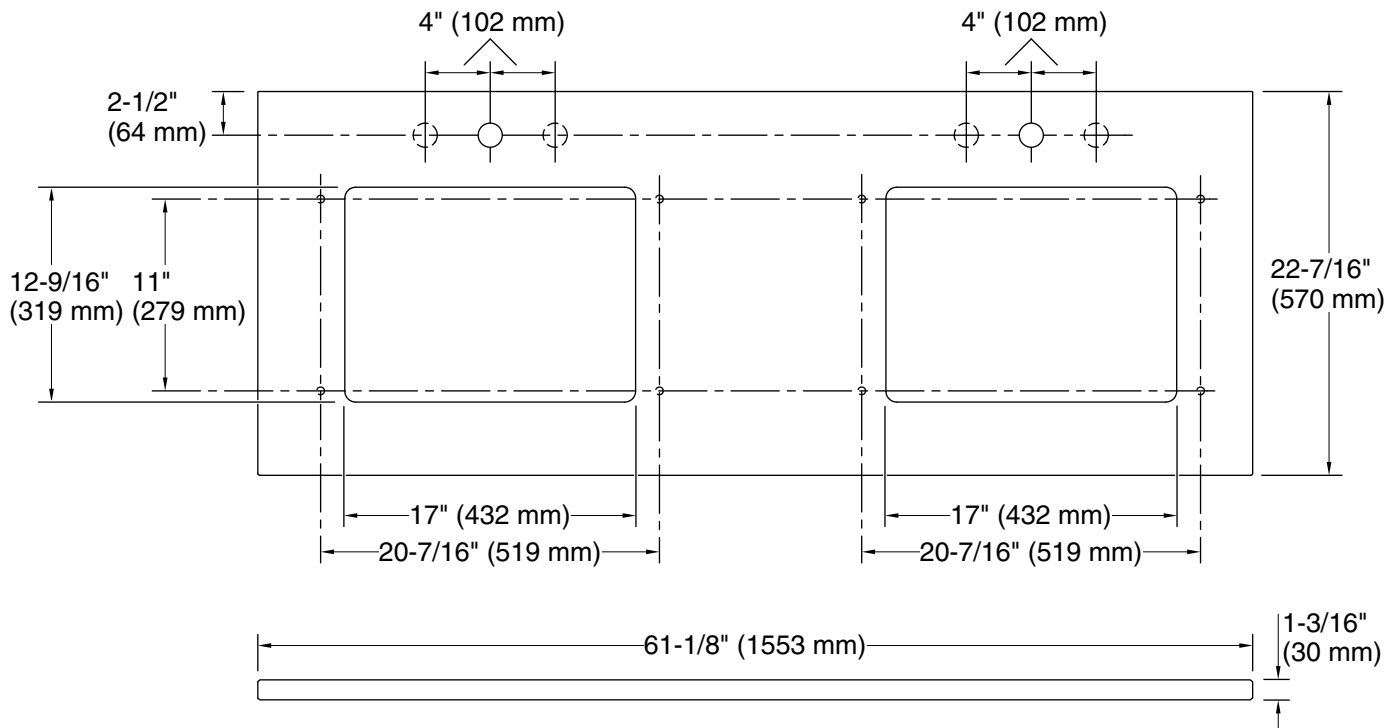

Material

- Silestone® quartz.

Installation

- Vanity top.
- Single faucet hole with pilot holes for optional 8" (203 mm) widespread faucet configuration.

Recommended Products/Accessories

- K-2882 19-3/4" rectangular undermount bathroom sink
- K-2330 Undermount bathroom sink
- K-20000 20-1/4" rectangular undermount bathroom sink

Optional Products/Accessories

- K-28265 Silestone® quartz 61" backsplash
- K-28266 Silestone® quartz side splash

Included Components

- Additional Components:
Mounting Screws

Codes/Standards

None Applicable

Technical Information

All product dimensions are nominal.

Installation: Vanity top/ITB

Number of deck 1

holes:

Notes

Install this product according to the installation instructions.