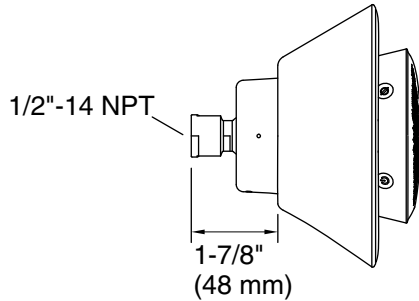

Technical Information

All product dimensions are nominal.

Power source: Battery - DC, included

Electrical component rating: Speaker: 10 W

Amplifier channels: 1 at 10 W per channel

Charge voltage: USB 5 V

Charge time: 3 hours

Usage time: 9 hours

Bluetooth® range: 32.8 ft (0.8 m)

Bluetooth® version: 5.0

Max. Ambient temp: 140°F (60°C)

Signal to noise ratio: >70 dB

Showerhead/Body Spray:

Rated maximum flow: 2.5 gal/min (9.5 l/min)

Pressure: 80 psi (5.5 bar)

Notes

Install this product according to the installation instructions.

Follow local building electrical codes.

A Bluetooth® wireless device is required to stream music.

For use with automatic compensating valves rated at 2.00 gal/min (7.6 L./min) or less.