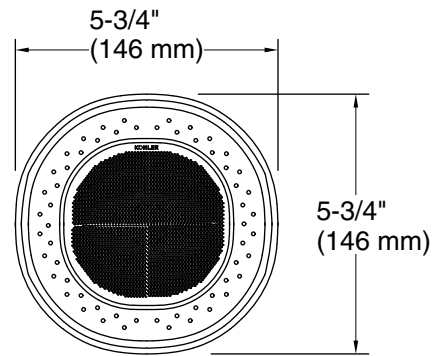

Technical Information

All product dimensions are nominal.

Power source: Battery - DC, included

Electrical component rating: Speaker: 10 W

Amplifier channels: 1 at 10 W per channel

Charge voltage: USB 5 V

Charge time: 3 hours

Usage time: 9 hours

Bluetooth® range: 32.8 ft (0.8 m)

Bluetooth® version: 5.0

Max. Ambient temp: 140°F (60°C)

Signal to noise ratio: >70 dB

Showerhead/Body Spray:

Rated maximum flow: 2.5 gal/min (9.5 l/min)

Pressure: 80 psi (5.5 bar)

Notes

Install this product according to the installation instructions.

Follow local building electrical codes.

A Bluetooth® wireless device is required to stream music.

For use with automatic compensating valves rated at 2.00 gal/min (7.6 L./min) or less.