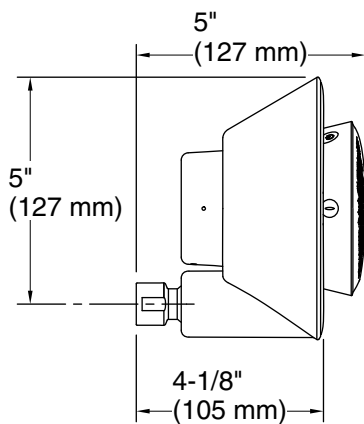

Technical Information

All product dimensions are nominal.

Power source: Battery - DC, included

Electrical component rating: Speaker: 10 W

Amplifier channels: 1 at 10 W per channel

Charge voltage: USB 5 V

Charge time: 3 hours

Usage time: 9 hours

Bluetooth® range: 32.8 ft (0.8 m)

Bluetooth® version: 5.0

Max. Ambient temp: 140°F (60°C)

Signal to noise ratio: >70 dB

Showerhead/Body Spray:

Rated maximum flow: 2.5 gal/min (9.5 l/min)

Pressure: 80 psi (5.5 bar)

Notes

Install this product according to the installation instructions.

Follow local building electrical codes.

A Bluetooth® wireless device is required to stream music.

For use with automatic compensating valves rated at 2.00 gal/min (7.6 L./min) or less.