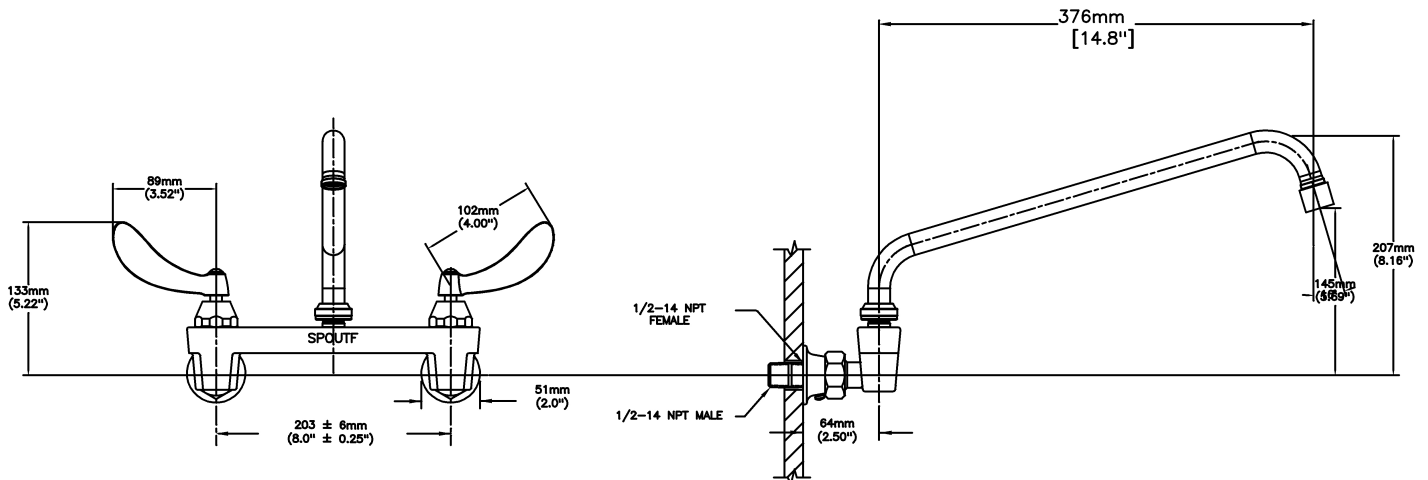

SPECIFICATION:

- 203 mm (8") centers cast brass wallmount sink faucet
- Centers adjustable from 7.75" to 8.25" unless AC option selected
- Two handle
- Polished chrome plated finish
- LESS integral stops
- CER-TECK® 1/4 turn ceramic disk cartridges
- Spout#: 4 - 279mm (11") Tubular Swing Spout(S7)
- Outlet#: 3 - Vandal Resistant Aerator Outlet- 1.5 GPM (5.7 L/min) Flow Rate at 60 psi- pressure compensating
- Handle#: 4 - 102 mm (4") Blade Handles- ADA Compliant-Sanitary Hoods-Metal-Color indexed-Vandal resistant screws

OPERATION:

- Not Available

(Dimensional drawing on following page)

Delta reserves the right (1) to make changes to specifications and materials, and (2) to change or discontinue models, both without notice or obligation. Dimensions are for reference. Measurement may vary plus or minus 6mm(0.25"). Mounting locations are suggested only. Check with local codes for requirements in your area. This spec was produced July 20, 2018.

INLETS: 1/2-14 NPT (FEMALE)
OR 1/2-14 NPT (MALE) - WITH SUPPLIED NIPPLE

Delta reserves the right (1) to make changes to specifications and materials, and (2) to change or discontinue models, both without notice or obligation. Dimensions are for reference. Measurement may vary plus or minus 6mm(0.25"). Mounting locations are suggested only. Check with local codes for requirements in your area. This spec was produced July 20, 2018.