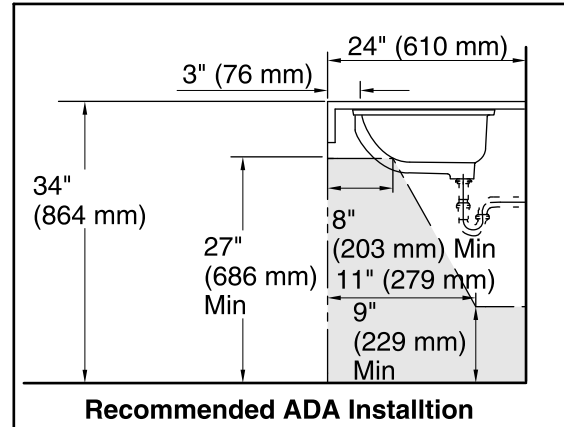

Features

- Vitreous china.
- Under-mount
- Without overflow
- Available with KOHLER Artist Editions designs
- 20-1/4" (540 mm) x 17-1/4" (438 mm)

Recommended Accessories

K-8998 P-Trap

Components

Additional included component/s: 1193643 Basin Clamps.

Color	Code	Description
-------	------	-------------

	0	White
	96	Biscuit
	47	Almond

Technical Information

All product dimensions are nominal.

Installation:	Under-mount
Bowl area	Length: 19" (483 mm) Width: 15" (381 mm) Water depth: 4" (102 mm)
Drain hole:	1-3/4" (44 mm)
Template:	1018997-7, required, not included