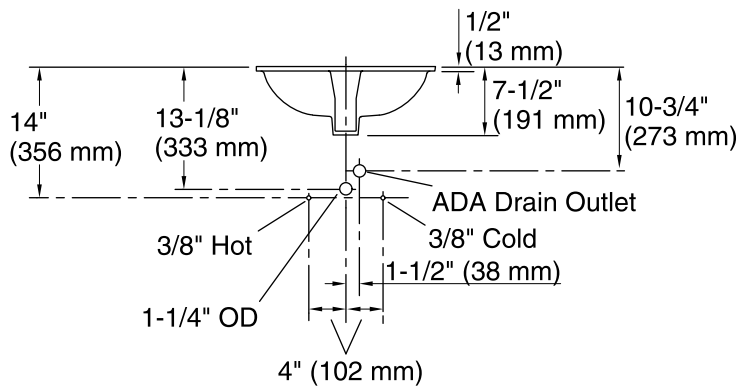

Features

- Vitreous china.
- Under-mount
- Without overflow
- Available with KOHLER Artist Editions designs
- 20-1/4" (540 mm) x 17-1/4" (438 mm)

Recommended Accessories

K-8998 P-Trap

Components

Additional included component/s: 1193643 Basin Clamps.

Color	Code	Description
-------	------	-------------

	0	White
	96	Biscuit
	47	Almond

Technical Information

All product dimensions are nominal.

Installation:	Under-mount
Bowl area	Length: 19" (483 mm) Width: 15" (381 mm) Water depth: 4" (102 mm)
Drain hole:	1-3/4" (44 mm)
Template:	1018997-7, required, not included