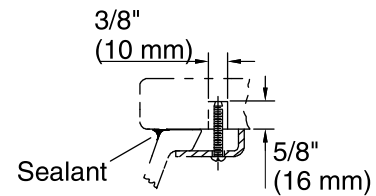

Features

- Vitreous china.
- Under-mount
- Without overflow
- Available with KOHLER Artist Editions designs
- 20-1/4" (540 mm) x 17-1/4" (438 mm)

Recommended Accessories

K-8998 P-Trap

Components

Additional included component/s: 1193643 Basin Clamps.

Color	Code	Description
-------	------	-------------

	0	White
	96	Biscuit
	47	Almond

Technical Information

All product dimensions are nominal.

Installation:	Under-mount
Bowl area	Length: 19" (483 mm) Width: 15" (381 mm) Water depth: 4" (102 mm)
Drain hole:	1-3/4" (44 mm)
Template:	1018997-7, required, not included