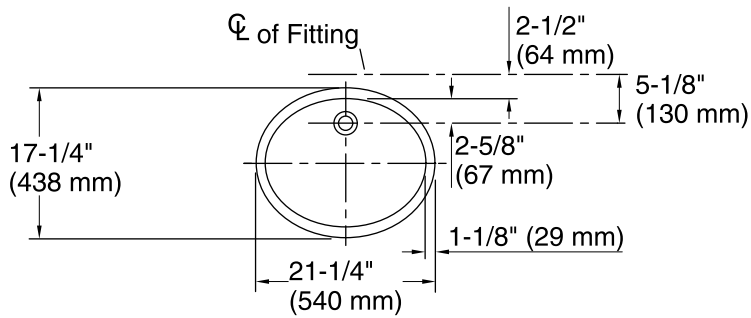

Features

- Vitreous china.
- Under-mount
- Without overflow
- Available with KOHLER Artist Editions designs
- 20-1/4" (540 mm) x 17-1/4" (438 mm)

Recommended Accessories

K-8998 P-Trap

Components

Additional included component/s: 1193643 Basin Clamps.

Color	Code	Description
-------	------	-------------

	0	White
	96	Biscuit
	47	Almond

Technical Information

All product dimensions are nominal.

Installation:	Under-mount
Bowl area	Length: 19" (483 mm) Width: 15" (381 mm) Water depth: 4" (102 mm)
Drain hole:	1-3/4" (44 mm)
Template:	1018997-7, required, not included