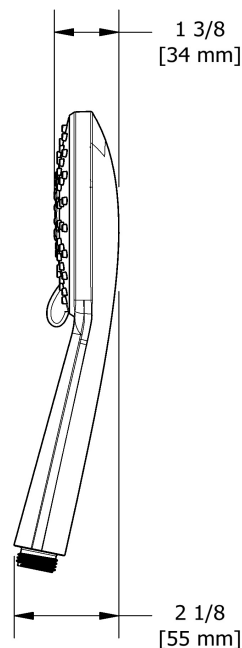

3-jet hand shower with pause
4363

Specifications

Descriptions

- Scale-free
- 3-jet hand shower: tropical breeze, luxurious, massage, mix and pause
- Four positions

Available colors

- C : Chrome

Available flows

- 7.6 L/min, 2.0 gpm (US) 60psi
- 5.69 L/min, 1.5 gpm (US) 60psi (**4363-15**)
- 6.6L/min, 1.75 gpm (US) 60psi (**4363-WS**) *

EPA certification applicable to the indicated model only

Certifications

- CSA B125.1
- ASME A112.18.1
- CMR248 Approval