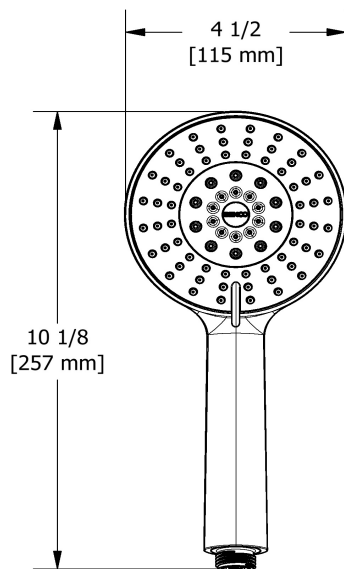

Sizes, models and finishes may differ from those presented.

Warranty

This **Riobel Inc.** product you have purchased carries a Limited Lifetime Warranty on the chrome, PVD finish, blacks and all working parts and is guaranteed from the initial purchase date against all manufacturing defects. All other finishes, including plastic components, are guaranteed for one year. All electric and/or electronic parts are covered by a 5-year limited warranty.

Customer Service

Ontario, West Canada : 888-287-5354 Quebec, Maritimes, United States : 866-473-8442