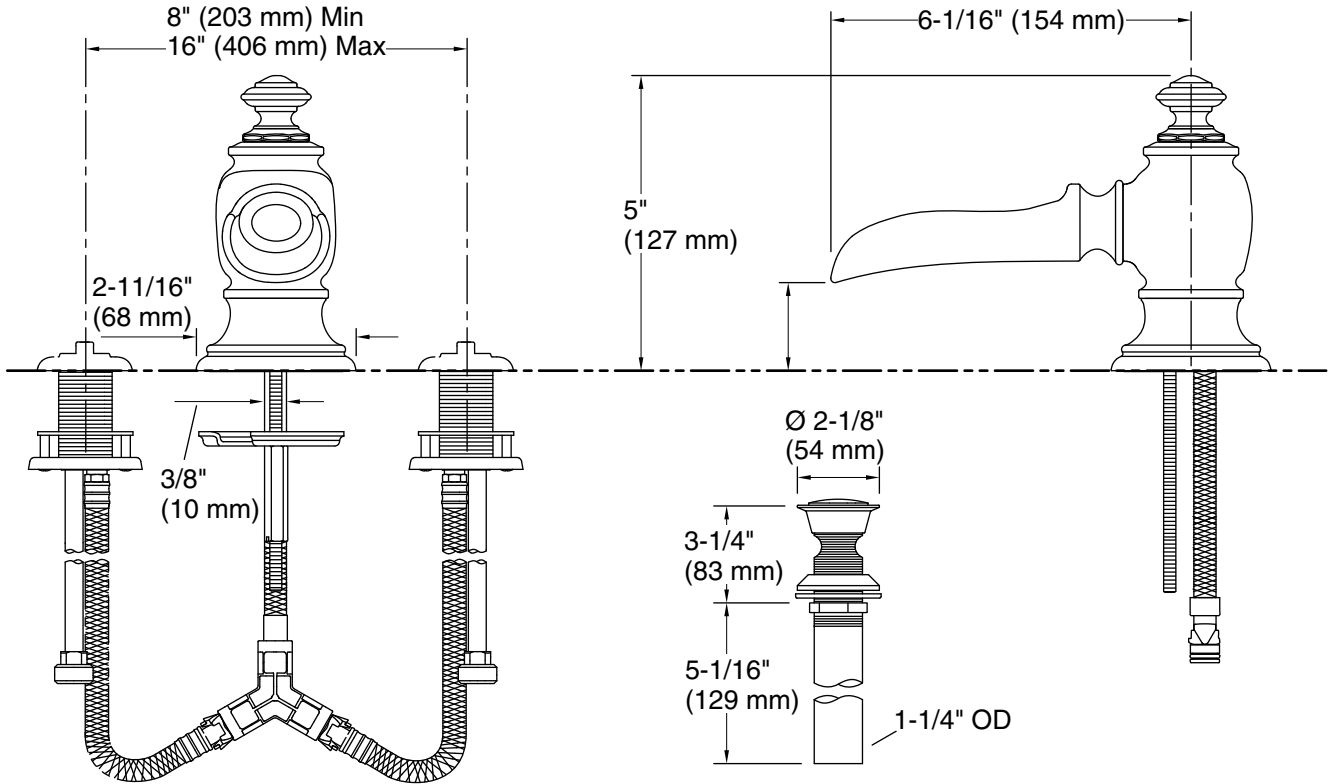

Features

- 6 1/16" spout reach
- Includes open flume spout and metal touch-activated drain
- Handles sold separately
- Coordinate with Artifacts faucets, accessories, and showering components to complete your bathroom

Technical Information

All product dimensions are nominal.

Faucet:

Flow rate: 1.2 gal/min (4.5 l/min)

Pressure: 60 psi (4.1 bar)

Drain included: Yes

Spout:

Spout reach: 6-1/16" (154 mm)