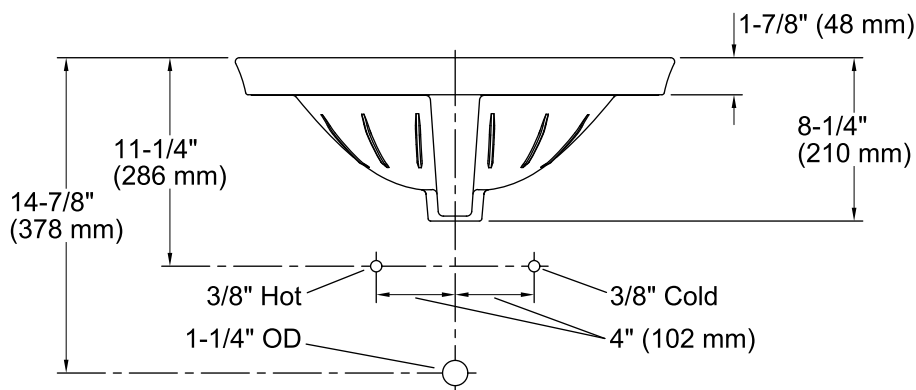

Features

- Vitreous china.
- Drop-In.
- Oval basin.
- With overflow.
- 8-inch centers.
- Coordinates with other products in the Serif collection.
- 22-1/8" (562 mm) x 16-1/4" (413 mm) x 8-1/4" (210 mm)

Color tiles intended for reference only.

Color	Code	Description
	0	White
	96	Biscuit
	47	Almond
	NY	Dune
	95	Ice™ Grey
	G9	Sandbar
	7	Black Black™

Technical Information

All product dimensions are nominal.

Bowl configuration:	Single
Installation:	Drop-in
Bowl area (Only)	Length: 16-7/8" (429 mm) Width: 10-1/8" (257 mm) Water depth: 4-7/8" (124 mm)
Number of deck holes:	1
Faucet hole(s):	1-3/8" (35 mm)
Drain hole:	1-3/4" (44 mm)
Template:	1014189-7, required, included