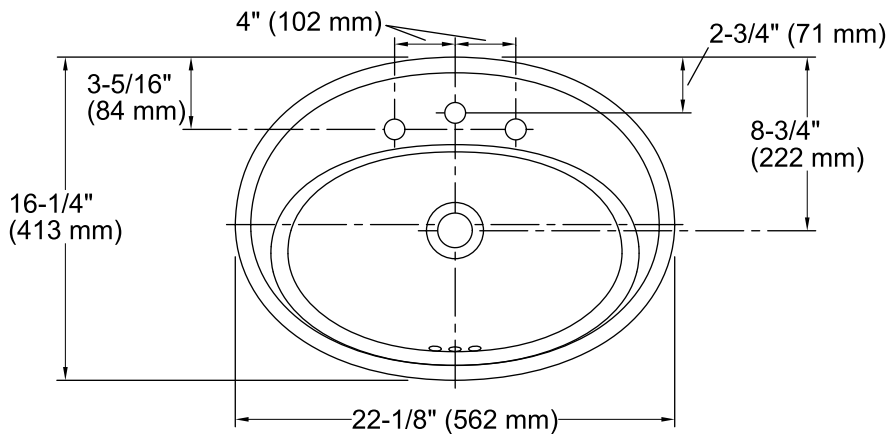

Features

- Vitreous china.
- Drop-In.
- Oval basin.
- With overflow.
- 8-inch centers.
- Coordinates with other products in the Serif collection.
- 22-1/8" (562 mm) x 16-1/4" (413 mm) x 8-1/4" (210 mm)

Color tiles intended for reference only.

Color	Code	Description
	0	White
	96	Biscuit
	47	Almond
	NY	Dune
	95	Ice™ Grey
	G9	Sandbar
	7	Black Black™

Technical Information

All product dimensions are nominal.

Bowl configuration:	Single
Installation:	Drop-in
Bowl area (Only)	Length: 16-7/8" (429 mm) Width: 10-1/8" (257 mm) Water depth: 4-7/8" (124 mm)
Number of deck holes:	1
Faucet hole(s):	1-3/8" (35 mm)
Drain hole:	1-3/4" (44 mm)
Template:	1014189-7, required, included