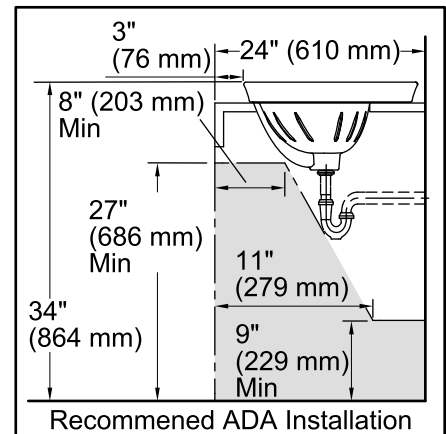

Technical Information

All product dimensions are nominal.

Bowl configuration:	Single
Installation:	Drop-in
Bowl area (Only)	Length: 16-7/8" (429 mm) Width: 10-1/8" (257 mm) Water depth: 4-7/8" (124 mm)
Number of deck holes:	1
Faucet hole(s):	1-3/8" (35 mm)
Drain hole:	1-3/4" (44 mm)
Template:	1014189-7, required, included

Notes

Install this product according to the installation instructions.

NOTICE: Countertop manufacturer or cutter must use the cut-out template provided with the product, or a current one provided by Kohler Co. (call 1-800-4-KOHLER). Kohler Co. is not responsible for cutout errors when the incorrect cut-out template is used.

ADA compliant when installed to the specific requirements of these regulations.