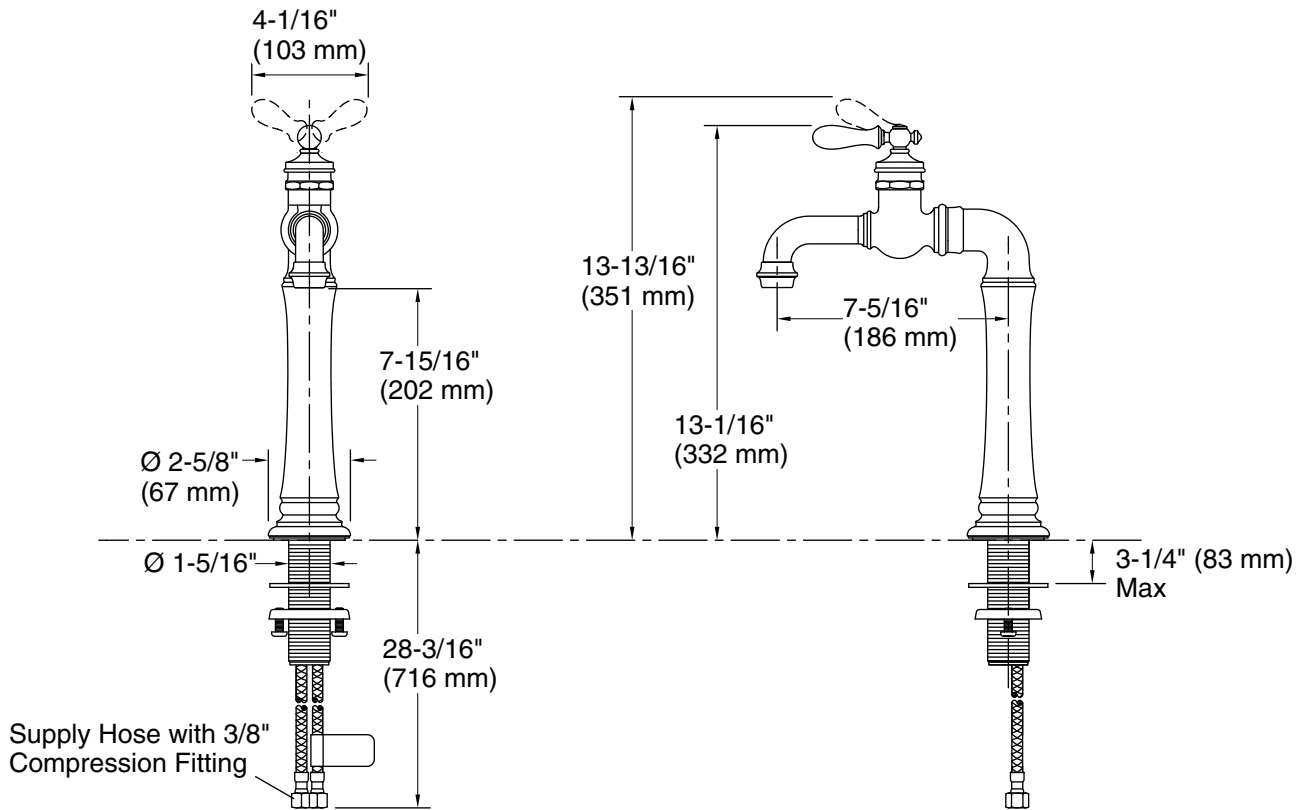

Material

- Premium metal construction for durability and reliability.

Installation

- Flexible connections for easy installation.
- Single-hole installation.

Adapters, Rough-in and Extension Kits

1012715 Range: 3-1/4" (83 mm) - 5-3/8" (137 mm)

CP Polished Chrome

SN Vibrant® Polished Nickel

VS Vibrant® Stainless

2BZ Oil-Rubbed Bronze

Technical Information

All product dimensions are nominal.

Faucet:

Flow rate: 1.5 gal/min (5.7 l/min)

Pressure: 60 psi (4.1 bar)

Valve body: Plastic

Spout:

Spout reach: 7-5/16" (186 mm)

Notes

Install this product according to the installation guide.