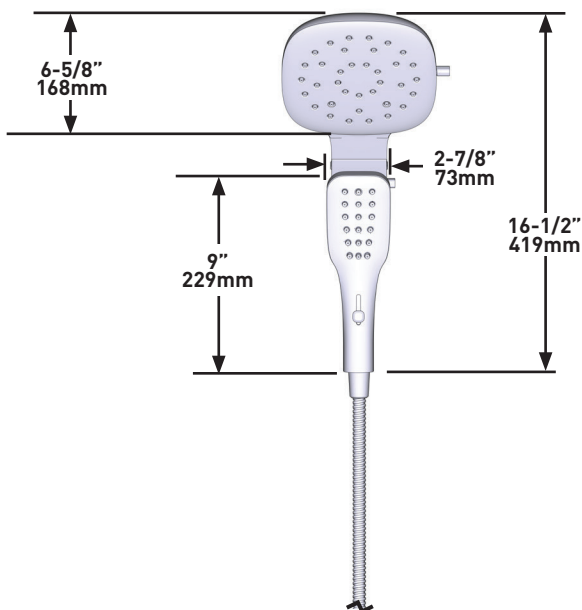

OPERATION

- Infiniti™ dial allows users to precisely adjust to their preferred balance of force and coverage
- 3-way diverter provides ability to flow each shower head separately or combined for more coverage
- Pause/trickle function allows to momentarily pause the handshower flow
- Pivoting rainshower allows user to tilt rainshower 40 degrees forward and backwards

FLOW

- Designed to deliver 2.5 gpm (9.5 L/min) MAX at 80 psi
- EP suffix models are limited to 1.75 GPM (6.6 L/min) MAX at 80 PSI

STANDARDS

- Third party certified to ASME A112.18.1/CSA B-125.1, Meets ADA when installed in accordance with the standard. Consult your local building department for the specific installation requirements

WARRANTY

- Lifetime limited warranty against leaks, drips and finish defects to the original consumer purchaser
- 5 year limited warranty when used in a commercial installation
- 10 year limited warranty when used in a multifamily installation
- Visit www.moen.com/support for complete details and limitations