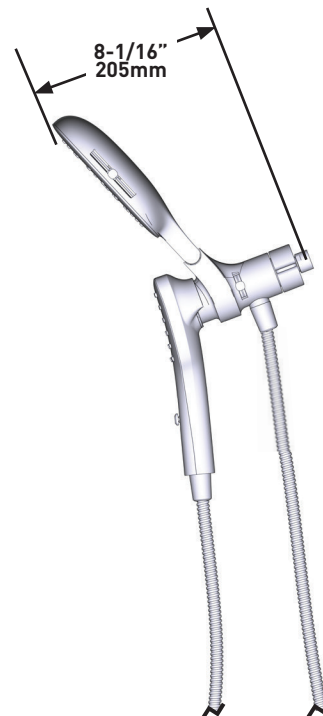

## DESCRIPTION

- Various finishes identified by suffix
- Designed using ocean recycled plastic
- Magnetix™ technology features an innovative magnetic docking system
- Includes rainshower, handshower, hose and magnetic docking system
- 60" double interlock spiral metal hose (for 220C4EP series)
- 72" double interlock spiral metal hose (for 220C5 series and 220C5EP series)
- 1/2" IPS connections
- Assembled with 2 check valves for backflow prevention for 220C5 and 220C5EP series

## OPERATION

- Infiniti™ dial allows users to precisely adjust to their preferred balance of force and coverage
- 3-way diverter provides ability to flow each shower head separately or combined for more coverage
- Pause/trickle function allows to momentarily pause the handshower flow
- Pivoting rainshower allows user to tilt rainshower 40 degrees forward and backwards

### Verso™

Square Rainshower/Handshower Combination with Infiniti™ dial and Magnetix™ Docking

**MODELS:** 220C4EP series, 220C5EP series, 220C5 series