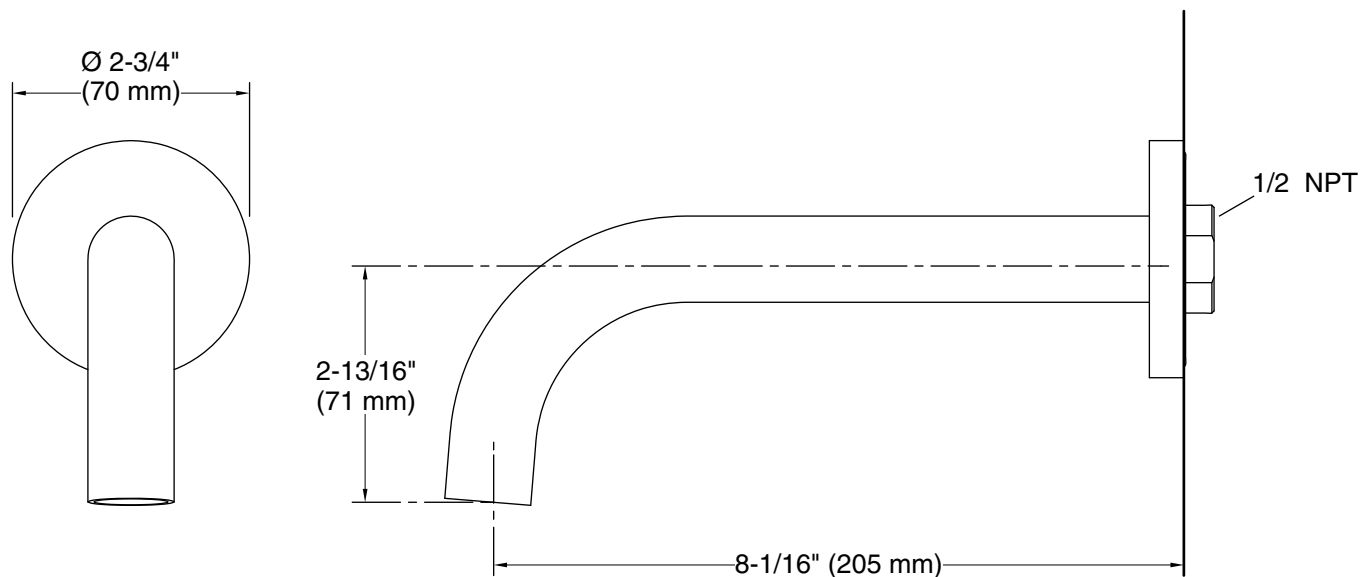

KALLISTA®

One™
Wall-mount bath spout
P21834-00

Features

- High-quality solid-brass construction for durability and reliability
- A selection of products within this collection is in stock and ready to ship. Please visit kallista.com/readytoship for the complete list of Ready-to-Ship products and finishes
- 1/2" NPT connection
- Spout reach is 8-1/16" (205 mm)
- Complete your wall-mount bath faucet with coordinating wall-mount bath faucet handles
- Unlacquered Brass (ULB) available in North America and the United Kingdom only

KALLISTA

One™
Wall-mount bath spout
P21834-00

Technical Information

All product dimensions are nominal.

Faucet:

Flow rate: 2.2 gal/min (8.3 l/min)

Pressure: 60 psi (4.1 bar)

Drain included: No

Drain with
overflow: No

Spout:

Spout reach: $8\text{-}1/16''$ (205 mm)

1-888-4-KALLISTA (1-888-452-5547)

Kallista reserves the right to make revisions without notice to product specifications.

For the most current Specification Sheet, go to www.kallista.com.