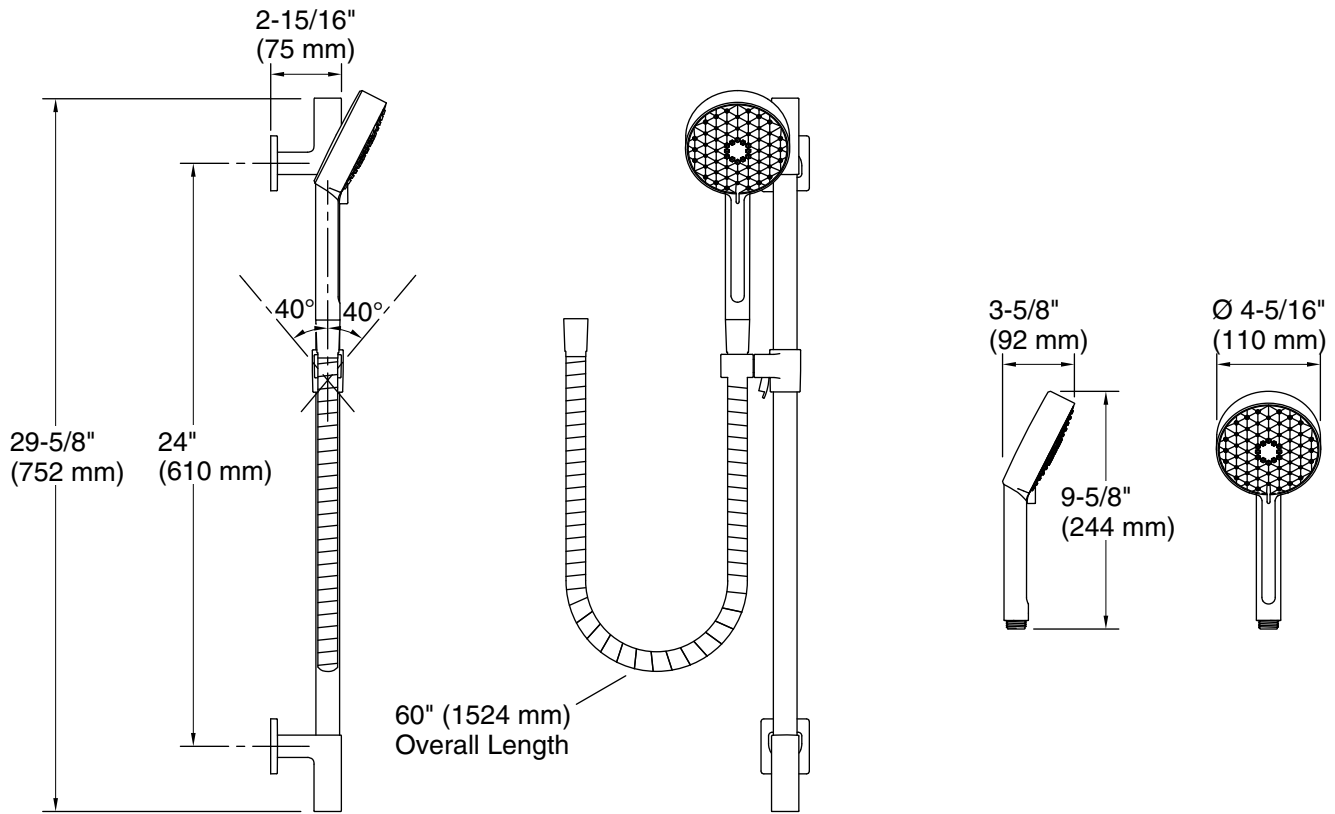

Features

- Handshower features contemporary design.
- Three spray functions and ADA-compliant nonpositive shutoff.
- Thumb tab allows for a smooth transition between sprays.
- MasterClean™ sprayface features an easy-to-clean surface that withstands mineral buildup.
- 24" (609 mm) slidebar features adjustable mounting brackets for installation flexibility.
- Includes 60" (1524 mm) smooth hose.

Optional Products/Accessories

- K-98350 wall-mount supply elbow
- K-98351 wall-mount supply elbow with check valve

Codes/Standards

- ASME A112.18.1/CSA B125.1
- ASSE 1014
- DOE - Energy Policy Act 1992
- EPA WaterSense®

KOHLER® Faucet Lifetime Limited Warranty

See website for detailed warranty information.

Technical Information

All product dimensions are nominal.

Handshower:

Rated maximum flow: 2 gal/min (7.6 l/min)

Notes

Install this product according to the installation guide.

Plumbing codes require approved backflow prevention devices to be installed in-line to handshowers. Please consult with local plumbing officials.