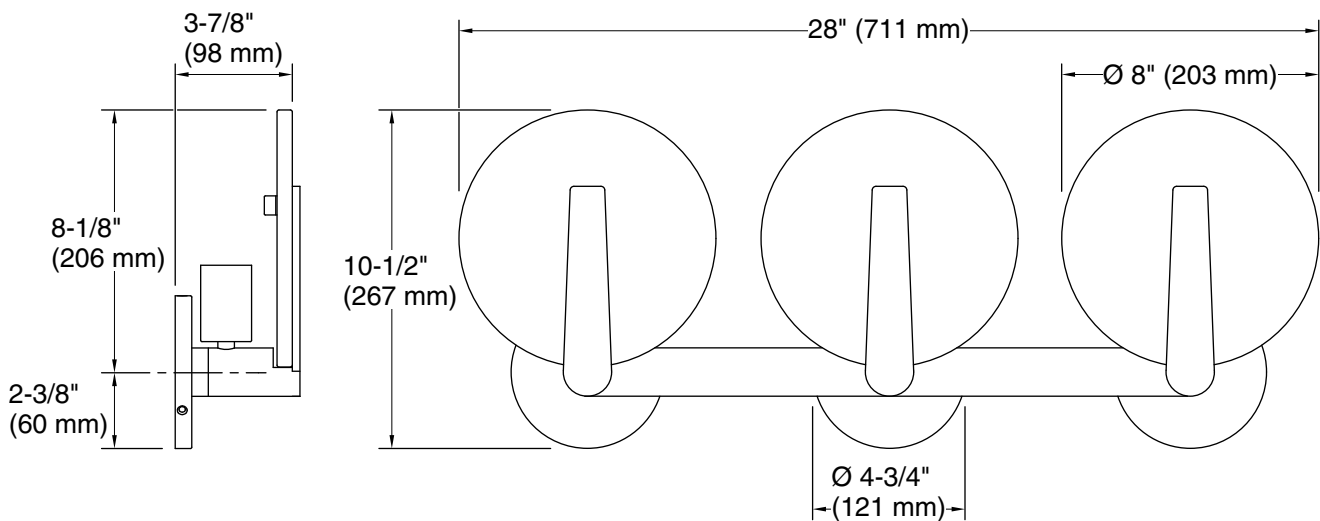

Required Electrical Service

1.5 A

Technical Information

All product dimensions are nominal.

Material:	Glass, Aluminum, Steel, Brass
Number of Lights:	3
Lighting Type:	Socket-based
Socket Type:	E-26 Medium
Number of Shades:	3
Shade Type:	Etched Glass
Hanging Type:	Non-hanging

Notes

Install this product according to the installation instructions.