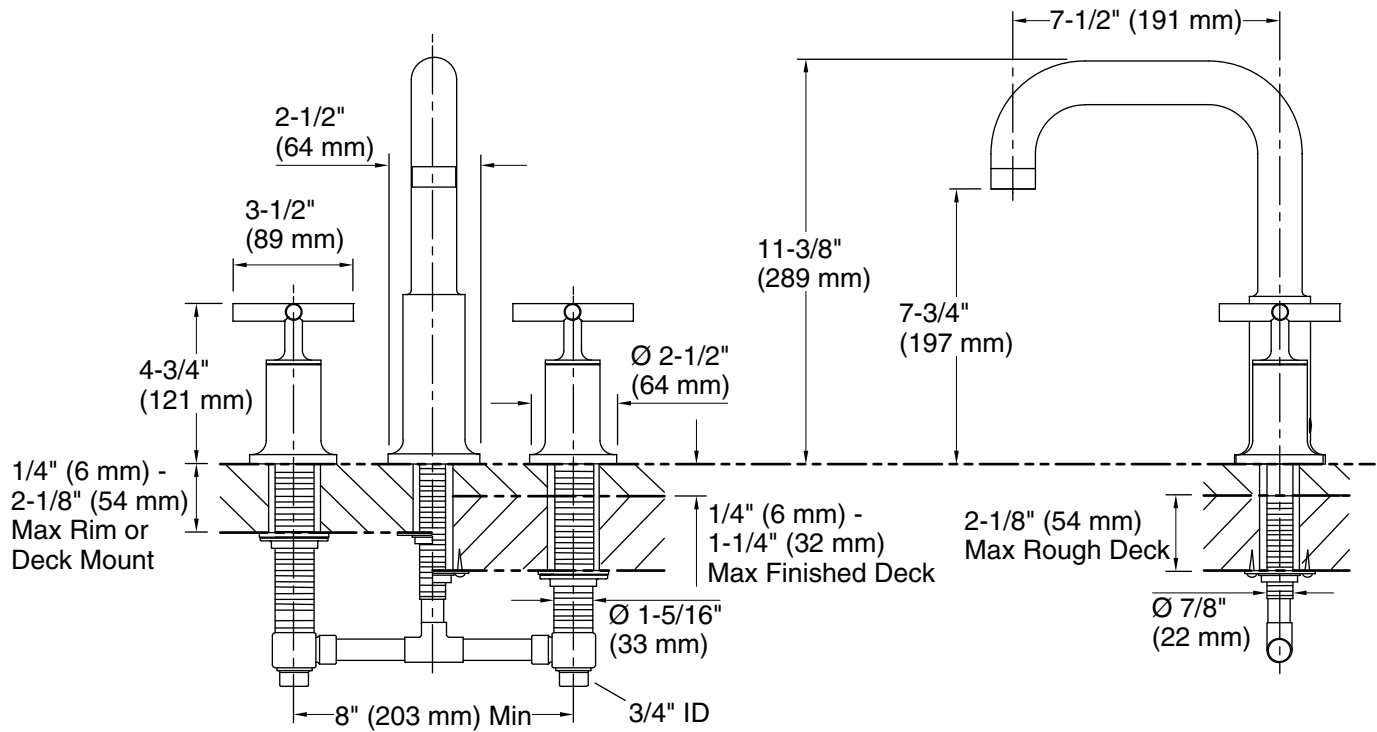

Rim or Deck-Mount Installation

Rough + Finished Deck-Mount Installation

Technical Information

All product dimensions are nominal.

Notes

Install this product according to the installation instructions.

ADA compliant when installed to the specific requirements of these regulations.